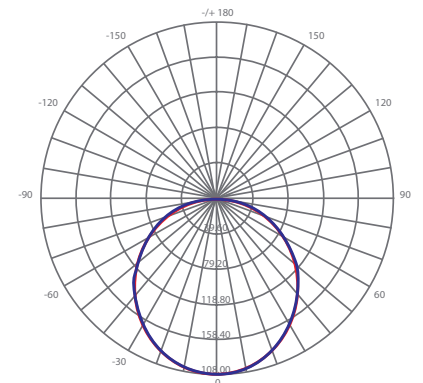

Product Photometric Data

Euri Lighting | A Division of ITRONIX Inc.