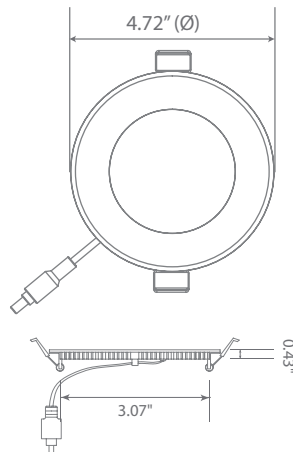

## Product Description

**LED** DLC4S-2040e, made for small spaces a recessed can or tall fixture won't fit, this compact and ultra-slim 4" downlight is designed to reduce energy costs and maintenance worries. With spring action clips and a separate junction box, this 4-inch downlight eliminates housing and makes for the easiest installation ever. Only 9 watts and available in crisp Bright White (4000K), the DLC4S-2040e guarantees uniform light distribution with edge-lit LED technology. See Euri Lighting DLC4S-2000e for welcoming Soft White (3000K) and DLC4S-2050e for luminous Cool White (5000K).

### Product Dimensions