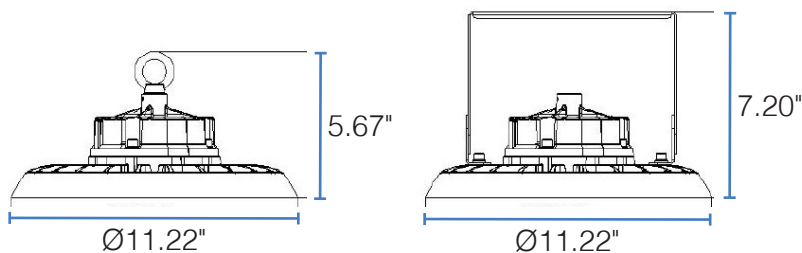

MOUNTING ACCESSORIES

SKU	Description
PLTS-12378	Adjustable U-Bracket - Black

DIMENSIONS

DIMENSIONS

Height w/ ring mount – 5.67"

Height w/ bracket – 7.20"

Diameter – 11.22"

Weight – 5.14 lbs

Ring Mount Thread Size: 10MM

PHOTOMETRICS

Luminous Intensity Distribution Curve