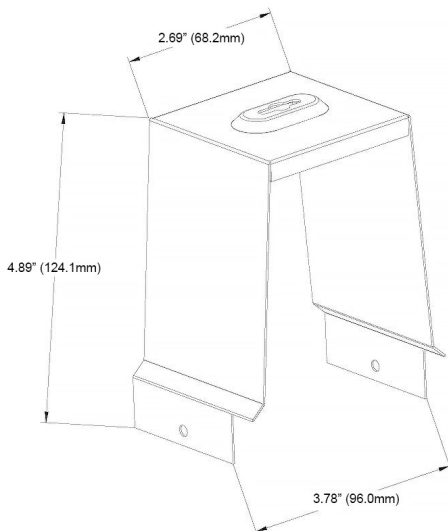

PLT-90381 - LED High Bay Surface Mount Kit

For use with select LED linear high bay fixtures

Material - Steel

Finish - White

Dimensions:

Compatible Fixtures:

SKU	Description
PLT-90262	Linear LED High Bay - 65W, 175W MH Equal, 8,840 Lumens, 5000K, White Finish
PLT-90263	Linear LED High Bay - 105W, 250W MH Equal, 14,280 Lumens, 5000K, White Finish
PLT-90264	Linear LED High Bay - 170W, 400W MH Equal, 23,120 Lumens, 5000K, White Finish
PLT-90315	Linear LED High Bay - 210W, 400W MH Equal, 28,560 Lumens, 5000K, White Finish
PLT-90265	Linear LED High Bay - 255W, 1000W MH Equal, 34,425 Lumens, 4000K, White Finish
PLT-90316	Linear LED High Bay - 255W, 1000W MH Equal, 34,680 Lumens, 5000K, White Finish
PLT-90378	Linear LED High Bay - 300W, 1000W MH Equal, 40,800 Lumens, 5000K, White Finish