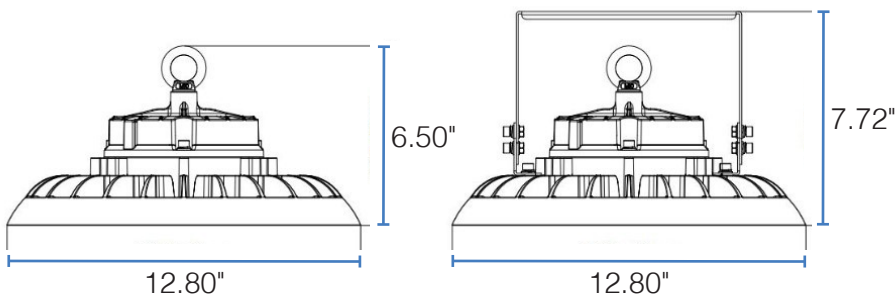

DIMENSIONS

100W & 150W DIMENSIONS

Height with ring mount: 5.67"
 Height w/ bracket: 7.20"
 Diameter: 11.22"
 Weight: 5.14 lbs
 Ring Mount Thread Size: 10MM

240W DIMENSIONS

Height with ring mount: 6.50"
 Height w/ bracket: 7.72"
 Diameter: 12.80"
 Weight: 7.28 lbs
 Ring Mount Thread Size: 10MM