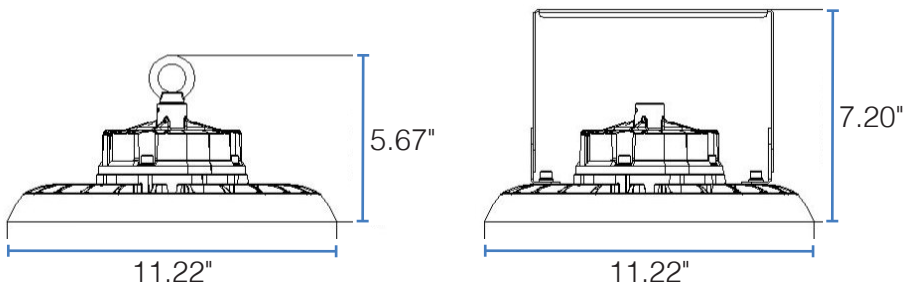

DIMENSIONS

100W & 150W DIMENSIONS

Height with ring mount: 5.67"
 Height w/ bracket: 7.20"
 Diameter: 11.22"
 Weight: 5.14 lbs
 Ring Mount Thread Size: 10MM

240W DIMENSIONS

Height with ring mount: 6.50"
 Height w/ bracket: 7.72"
 Diameter: 12.80"
 Weight: 7.28 lbs
 Ring Mount Thread Size: 10MM