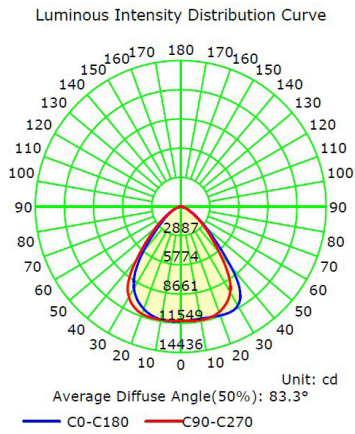

DIMENSIONS

100W & 150W DIMENSIONS

Height with ring mount: 5.67"
 Height w/ bracket: 7.20"
 Diameter: 11.22"
 Weight: 5.14 lbs
 Ring Mount Thread Size: 10MM

240W DIMENSIONS

Height with ring mount: 6.50"
 Height w/ bracket: 7.72"
 Diameter: 12.80"
 Weight: 7.28 lbs
 Ring Mount Thread Size: 10MM

100W PHOTOMETRICS

150W PHOTOMETRICS

240W PHOTOMETRICS