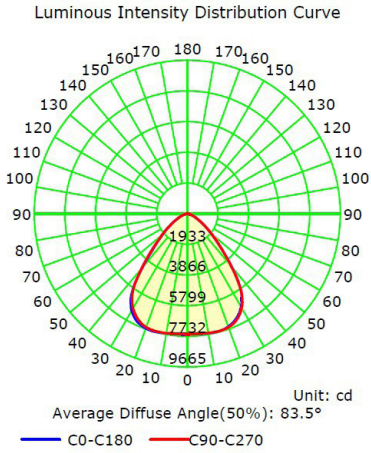

LISTINGS

- UL rated for wet locations
- IP65
- DesignLights Consortium® 5.1 Premium - meets the requirements for the highest DLC qualification for efficacy and lumen maintenance

PERFORMANCE

- CRI: >80
- CCT: 4000K, 5000K
- LED L70 Life Hours: 140,000 hours
- Philips Lumileds SMD LEDs

DIMENSIONS

100W & 150W DIMENSIONS

Height with ring mount: 5.67"
 Height w/ bracket: 7.20"
 Diameter: 11.22"
 Weight: 5.14 lbs
 Ring Mount Thread Size: 10MM

240W DIMENSIONS

Height with ring mount: 6.50"
 Height w/ bracket: 7.72"
 Diameter: 12.80"
 Weight: 7.28 lbs
 Ring Mount Thread Size: 10MM

100W PHOTOMETRICS

150W PHOTOMETRICS

240W PHOTOMETRICS