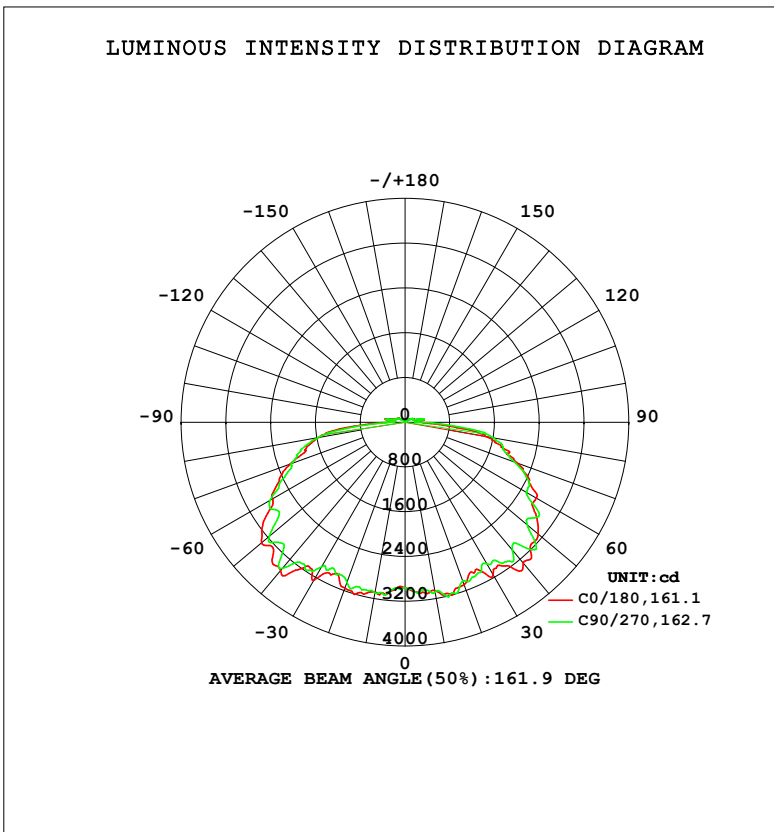

**Optional finishes or integrated sensor available via Special Order. Call 1-800-624-4488.*

PRODUCT DIMENSIONS

LED CANOPY FIXTURES

PHOTOMETRICS

PLT-13012: 75W, 5000K

PLT-13013: 50W, 5000K

LED CANOPY FIXTURES

PHOTOMETRICS

PLT-13014: 35W, 5000K

PLT-13015: 120W, 5000K

LED CANOPY FIXTURES

PHOTOMETRICS

PLT-13016: 100W, 5000K