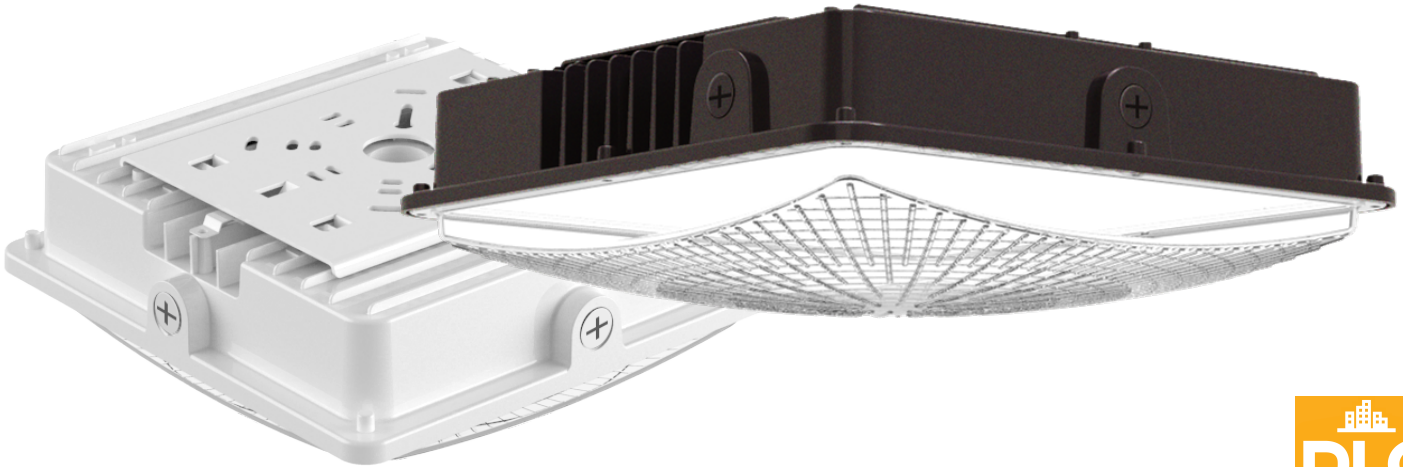

LED CANOPY FIXTURES

DESCRIPTION

35W-120W LED CANOPY LIGHT | 120-277VAC, 50-60HZ | 5000K | IP65

APPLICATION

Entryways, Exterior Canopies, Hallways & Stairways, Perimeter Lighting, Security

PRODUCT FEATURES

- Low-profile, stylish design with durable bronze powder coat finish
- Powered by 0-10V dimming LED drivers
- 2 way of installation: surface mount with J-box or pendant*
- Ambient operating temperature: -40°C/-40°F to 50°C/122°F
- UL listed for wet locations, IP65
- 4KV surge protection
- LED L70 Life Hours - ≥100,000 hours
- Power Factor: >0.95
- THD: <20%
- Meets FCC Part 15, Part B, Class A standards for conducted and radiated emissions
- DLC 5.1 Premium

**Additional accessories required. Call 1-800-624-4488 for more information.*

LED CANOPY FIXTURES

ELECTRICAL SPECIFICATIONS

Model #	Watt	Lumens	Dimming	CCT	LPW	CRI	Volt	Chips	SPD	Working Temp	IP Rating	Legacy Equivalent	DLC 5.1 Premium
PLT-13014	35W	4500 lm	0-10V	5000K	130 lm/w	>70	120-277VAC	Lumiled 2835	4KV	-40~50° C	IP65	150W MH	PLTBE15
PLT-13013	50W	6500 lm	0-10V	5000K	130 lm/w	>70	120-277VAC	Lumiled 2835	4KV	-40~50° C	IP65	175W MH	PLTBE25
PLT-13012	75W	9700 lm	0-10V	5000K	130 lm/w	>70	120-277VAC	Lumiled 2835	4KV	-40~50° C	IP65	250W MH	PLTBE35
PLT-13016	100W	13,000 lm	0-10V	5000K	130 lm/w	>70	120-277VAC	Lumiled 2835	4KV	-40~50° C	IP65	400W MH	PLTBE45
PLT-13015	120W	15,600 lm	0-10V	5000K	130 lm/w	>70	120-277VAC	Lumiled 2835	4KV	-40~50° C	IP65	400W MH	PLTBE55

**Optional finishes or integrated sensor available via Special Order. Call 1-800-624-4488.*

PRODUCT DIMENSIONS

LED CANOPY FIXTURES

PHOTOMETRICS

PLT-13012: 75W, 5000K

PLT-13013: 50W, 5000K

LED CANOPY FIXTURES

PHOTOMETRICS

PLT-13014: 35W, 5000K

PLT-13015: 120W, 5000K

LED CANOPY FIXTURES

PHOTOMETRICS

PLT-13016: 100W, 5000K