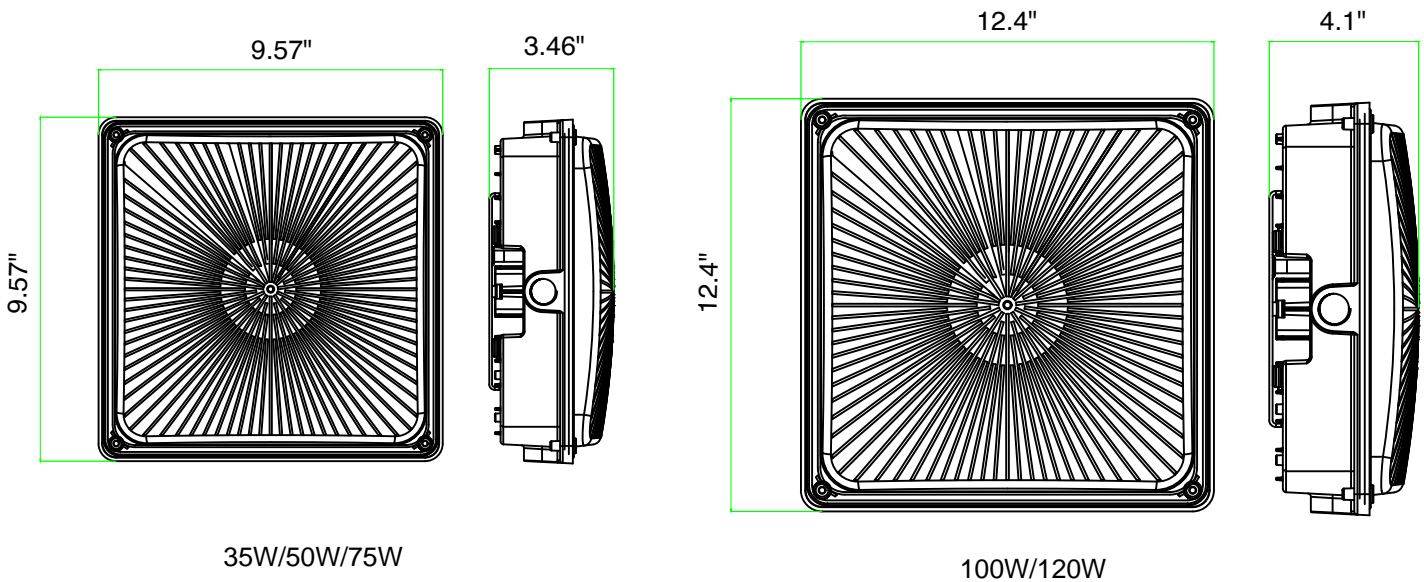

LED CANOPY FIXTURES

DESCRIPTION

35W-120W LED CANOPY LIGHT | 120-277VAC, 50-60HZ | 5000K | IP65

APPLICATION

Entryways, Exterior Canopies, Hallways & Stairways, Perimeter Lighting, Security

PRODUCT FEATURES

- Low-profile, stylish design with durable bronze powder coat finish
- Powered by 0-10V dimming LED drivers
- 2 way of installation: surface mount with J-box or pendant*
- Ambient operating temperature: -40°C/-40°F to 50°C/122°F
- UL listed for wet locations, IP65
- 4KV surge protection
- LED L70 Life Hours - ≥100,000 hours
- Power Factor: >0.95
- THD: <20%
- Meets FCC Part 15, Part B, Class A standards for conducted and radiated emissions
- DLC 5.1 Premium

**Additional accessories required. Call 1-800-624-4488 for more information.*

LED CANOPY FIXTURES

ELECTRICAL SPECIFICATIONS

Model #	Watt	Lumens	Dimming	CCT	LPW	CRI	Volt	Chips	SPD	Working Temp	IP Rating	Legacy Equivalent	DLC 5.1 Premium
PLT-13014	35W	4500 lm	0-10V	5000K	130 lm/w	>70	120-277VAC	Lumiled 2835	4KV	-40~50° C	IP65	150W MH	PLTBE15
PLT-13013	50W	6500 lm	0-10V	5000K	130 lm/w	>70	120-277VAC	Lumiled 2835	4KV	-40~50° C	IP65	175W MH	PLTBE25
PLT-13012	75W	9700 lm	0-10V	5000K	130 lm/w	>70	120-277VAC	Lumiled 2835	4KV	-40~50° C	IP65	250W MH	PLTBE35
PLT-13016	100W	13,000 lm	0-10V	5000K	130 lm/w	>70	120-277VAC	Lumiled 2835	4KV	-40~50° C	IP65	400W MH	PLTBE45
PLT-13015	120W	15,600 lm	0-10V	5000K	130 lm/w	>70	120-277VAC	Lumiled 2835	4KV	-40~50° C	IP65	400W MH	PLTBE55

**Optional finishes or integrated sensor available via Special Order. Call 1-800-624-4488.*

PRODUCT DIMENSIONS

LED CANOPY FIXTURES

PHOTOMETRICS

PLT-13012: 75W, 5000K

PLT-13013: 50W, 5000K

LED CANOPY FIXTURES

PHOTOMETRICS

PLT-13014: 35W, 5000K

PLT-13015: 120W, 5000K

LED CANOPY FIXTURES

PHOTOMETRICS

PLT-13016: 100W, 5000K