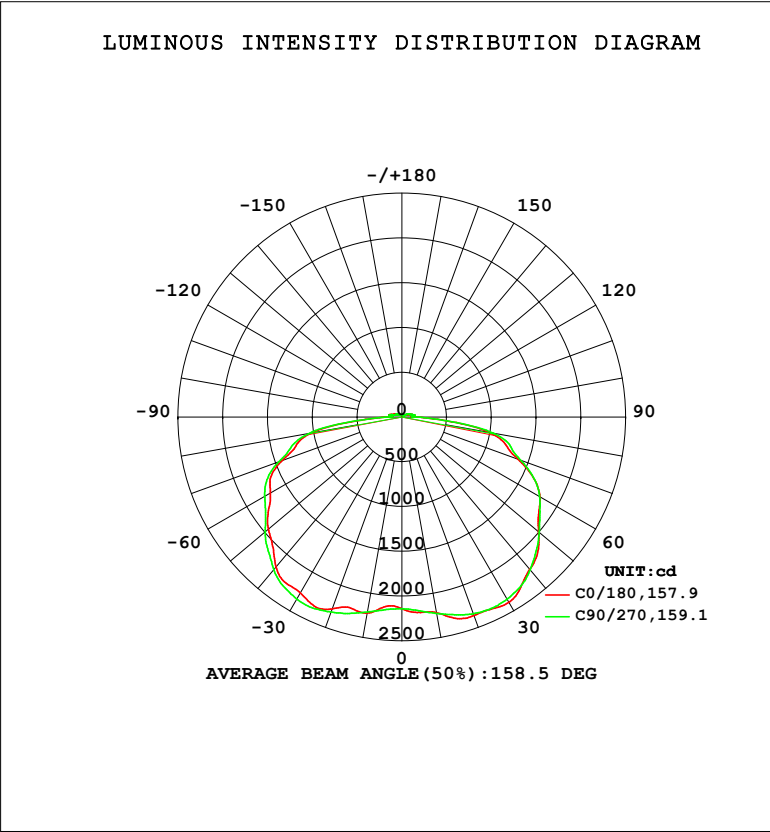

LED CANOPY FIXTURES

DESCRIPTION

35W-120W LED CANOPY LIGHT | 120-277VAC, 50-60HZ | 5000K | IP65

APPLICATION

Entryways, Exterior Canopies, Hallways & Stairways, Perimeter Lighting, Security

PRODUCT FEATURES

- Low-profile, stylish design with durable bronze powder coat finish
- Powered by 0-10V dimming LED drivers
- 2 way of installation: surface mount with J-box or pendant*
- Ambient operating temperature: -40°C/-40°F to 50°C/122°F
- UL listed for wet locations, IP65
- 4KV surge protection
- LED L70 Life Hours - ≥100,000 hours
- Power Factor: >0.95
- THD: <20%
- Meets FCC Part 15, Part B, Class A standards for conducted and radiated emissions
- DLC 5.1 Premium

**Additional accessories required. Call 1-800-624-4488 for more information.*

LED CANOPY FIXTURES

ELECTRICAL SPECIFICATIONS

Model #	Watt	Lumens	Dimming	CCT	LPW	CRI	Volt	Chips	SPD	Working Temp	IP Rating	Legacy Equivalent	DLC 5.1 Premium
PLT-13014	35W	4500 lm	0-10V	5000K	130 lm/w	>70	120-277VAC	Lumiled 2835	4KV	-40~50° C	IP65	150W MH	PLTBE15
PLT-13013	50W	6500 lm	0-10V	5000K	130 lm/w	>70	120-277VAC	Lumiled 2835	4KV	-40~50° C	IP65	175W MH	PLTBE25
PLT-13012	75W	9700 lm	0-10V	5000K	130 lm/w	>70	120-277VAC	Lumiled 2835	4KV	-40~50° C	IP65	250W MH	PLTBE35
PLT-13016	100W	13,000 lm	0-10V	5000K	130 lm/w	>70	120-277VAC	Lumiled 2835	4KV	-40~50° C	IP65	400W MH	PLTBE45
PLT-13015	120W	15,600 lm	0-10V	5000K	130 lm/w	>70	120-277VAC	Lumiled 2835	4KV	-40~50° C	IP65	400W MH	PLTBE55

**Optional finishes or integrated sensor available via Special Order. Call 1-800-624-4488.*

PRODUCT DIMENSIONS

LED CANOPY FIXTURES

PHOTOMETRICS

PLT-13012: 75W, 5000K

PLT-13013: 50W, 5000K

LED CANOPY FIXTURES

PHOTOMETRICS

PLT-13014: 35W, 5000K

PLT-13015: 120W, 5000K

LED CANOPY FIXTURES

PHOTOMETRICS

PLT-13016: 100W, 5000K