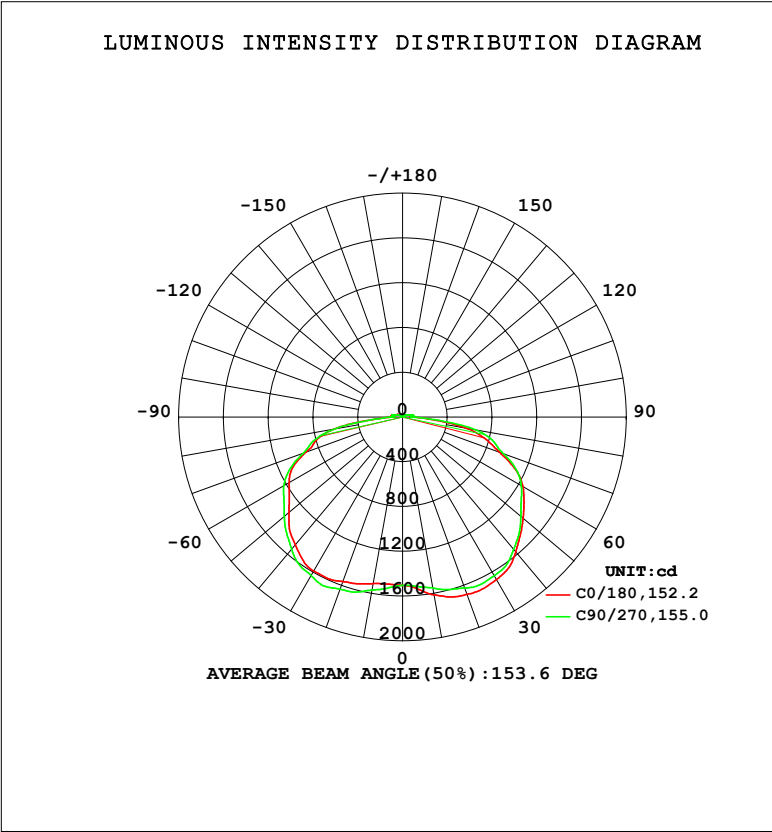

LED CANOPY FIXTURES

DESCRIPTION

35W-120W LED CANOPY LIGHT | 120-277VAC, 50-60HZ | 5000K | IP65

APPLICATION

Entryways, Exterior Canopies, Hallways & Stairways, Perimeter Lighting, Security

PRODUCT FEATURES

- Low-profile, stylish design with durable bronze powder coat finish
- Powered by 0-10V dimming LED drivers
- 2 way of installation: surface mount with J-box or pendant*
- Ambient operating temperature: -40°C/-40°F to 50°C/122°F
- UL listed for wet locations, IP65
- 4KV surge protection
- LED L70 Life Hours - ≥100,000 hours
- Power Factor: >0.95
- THD: <20%
- Meets FCC Part 15, Part B, Class A standards for conducted and radiated emissions
- DLC 5.1 Premium

**Additional accessories required. Call 1-800-624-4488 for more information.*

LED CANOPY FIXTURES

ELECTRICAL SPECIFICATIONS

Model #	Watt	Lumens	Dimming	CCT	LPW	CRI	Volt	Chips	SPD	Working Temp	IP Rating	Legacy Equivalent	DLC 5.1 Premium
PLT-13014	35W	4500 lm	0-10V	5000K	130 lm/w	>70	120-277VAC	Lumiled 2835	4KV	-40~50° C	IP65	150W MH	PLTBE15
PLT-13013	50W	6500 lm	0-10V	5000K	130 lm/w	>70	120-277VAC	Lumiled 2835	4KV	-40~50° C	IP65	175W MH	PLTBE25
PLT-13012	75W	9700 lm	0-10V	5000K	130 lm/w	>70	120-277VAC	Lumiled 2835	4KV	-40~50° C	IP65	250W MH	PLTBE35
PLT-13016	100W	13,000 lm	0-10V	5000K	130 lm/w	>70	120-277VAC	Lumiled 2835	4KV	-40~50° C	IP65	400W MH	PLTBE45
PLT-13015	120W	15,600 lm	0-10V	5000K	130 lm/w	>70	120-277VAC	Lumiled 2835	4KV	-40~50° C	IP65	400W MH	PLTBE55

**Optional finishes or integrated sensor available via Special Order. Call 1-800-624-4488.*

PRODUCT DIMENSIONS

LED CANOPY FIXTURES

PHOTOMETRICS

PLT-13012: 75W, 5000K

PLT-13013: 50W, 5000K

LED CANOPY FIXTURES

PHOTOMETRICS

PLT-13014: 35W, 5000K

PLT-13015: 120W, 5000K

LED CANOPY FIXTURES

PHOTOMETRICS

PLT-13016: 100W, 5000K