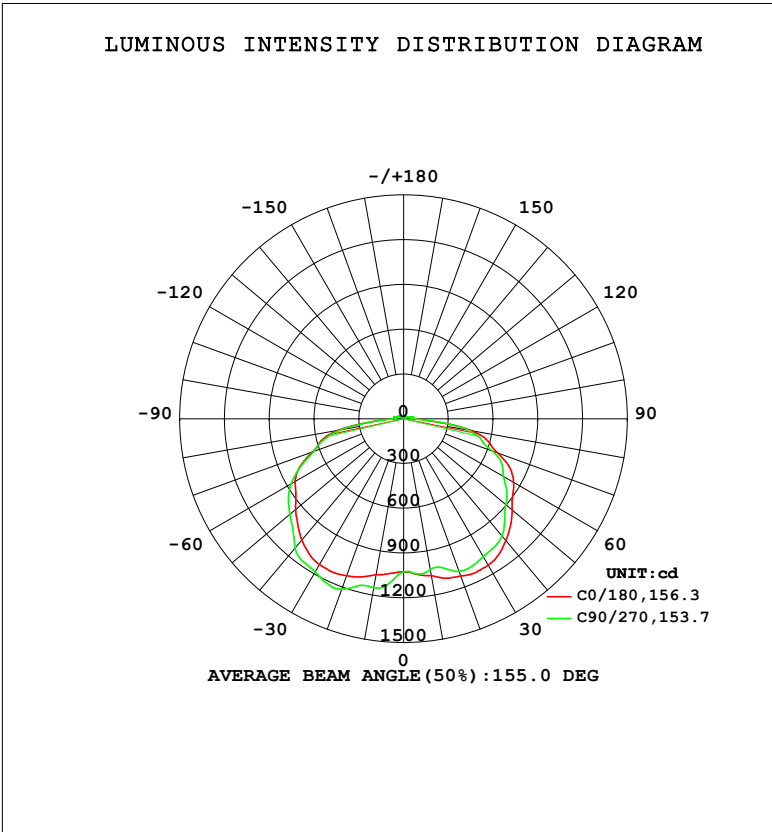

**Optional finishes or integrated sensor available via Special Order. Call 1-800-624-4488.*

PRODUCT DIMENSIONS

LED CANOPY FIXTURES

PHOTOMETRICS

PLT-13012: 75W, 5000K

PLT-13013: 50W, 5000K

LED CANOPY FIXTURES

PHOTOMETRICS

PLT-13014: 35W, 5000K

PLT-13015: 120W, 5000K

LED CANOPY FIXTURES

PHOTOMETRICS

PLT-13016: 100W, 5000K