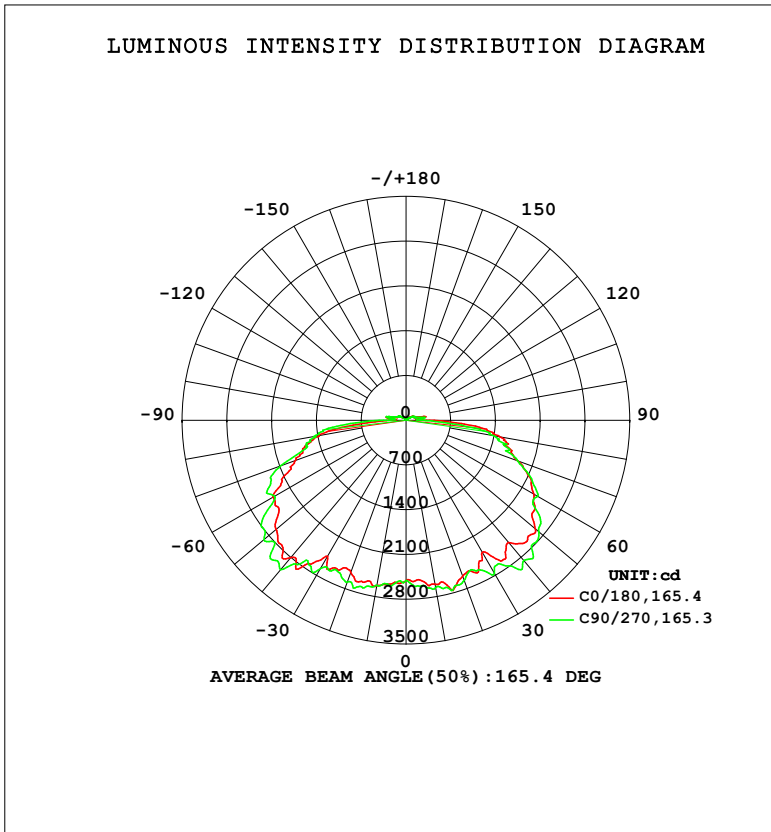

**Optional finishes or integrated sensor available via Special Order. Call 1-800-624-4488.*

PRODUCT DIMENSIONS

LED CANOPY FIXTURES

PHOTOMETRICS

PLT-13012: 75W, 5000K

PLT-13013: 50W, 5000K

LED CANOPY FIXTURES

PHOTOMETRICS

PLT-13014: 35W, 5000K

PLT-13015: 120W, 5000K

LED CANOPY FIXTURES

PHOTOMETRICS

PLT-13016: 100W, 5000K