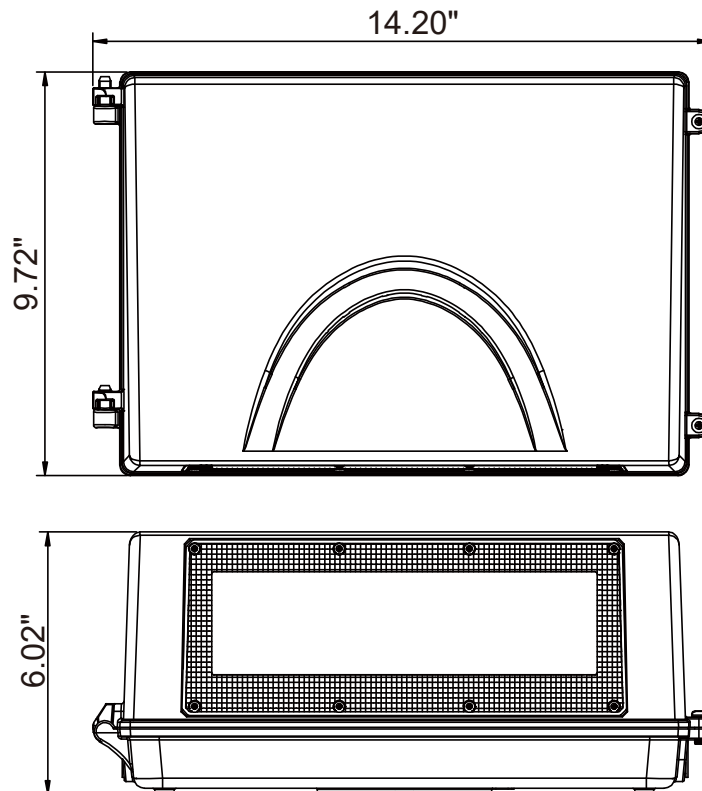

SLIM FULL CUT-OFF LED WALL PACK

SPECIFICATIONS

Model#	Watt	Lumens* @5000K	Chips	LPW*	CCT	CRI	PF	Input Volt.	Dimming	SPD	Working Temp.	IP Rating	Equivalent
PLT-13009	60W 48W 36W	8160/ 7252/ 5698	Lumileds 2835	158LPW	3K/4K/5K CCT Adjustable	>80	>0.9	AC120-277V	0-10V	4KV	(-40°C~45°C) (-40°C~45°C)	IP65	250W MH
PLT-13011	120W 96W 72W	15,500/ 12,400/ 9,600	Lumileds 2835	133LPW	3K/4K/5K CCT Adjustable	>80	>0.9	AC120-277V	0-10V	4KV	(-40°C~45°C) (-40°C~45°C)	IP65	400W MH

DIMENSIONS

Weight:

PLT-13009 - 5.51 lbs

PLT-13011 - 5.84 lbs

60W/120W