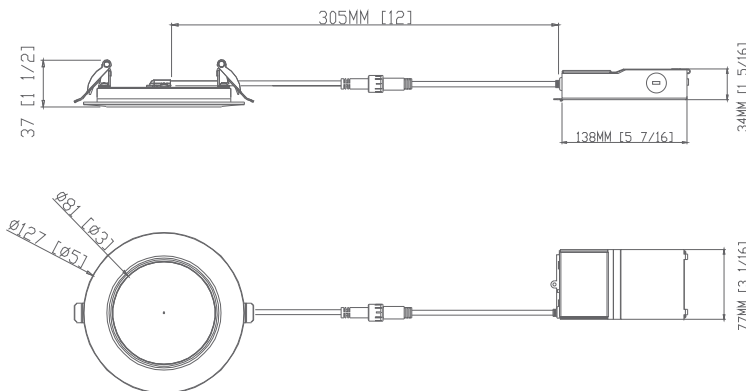

DIMENSION

INSTALLATION

Accessories

Extension Cables

NPS-00116**
4ft flexible connector, for use with Gimbal/ slim LED fixtures

NPS-00118**
10ft flexible connector, for use with Gimbal/ slim LED fixtures

NPS-00117**
6ft flexible connector, for use with Gimbal/ slim LED fixtures

NPS-00119**
20ft flexible connector, for use with Gimbal/ slim LED fixtures

Goof Ring

PLT-12713
4" Goof Ring
Inside Diameter - 4.33"
Outside Diameter - 5.75"
Thickness - 1mm
For use with Gimbal/slim LED fixtures

Mounting Plate

NPS-00124**
4" new construction pre-mounting plate Opening Ø4 1/4"(108mm)

NPS-00123**
4" new construction pre-mounting plate with collar for use with screw down "C" style Opening Ø4 3/8"(110mm)

PLT-12987
The MP-UNV-346 is a 3 7/8" x 6" new construction pre-mounting plate opening Ø3"(75mm), Ø4-3/8"(110mm), Ø6-1/4"(160mm)

SPECIFICATIONS	
Model	PLT-12716
Watts	12W
Light Output(lm)	800lm
Size	4in
Default Driver Input	AC120V,60HZ
Color Temperature(K)	5-color field selectable CCT ** - 2700K, 3000K, 3500K, 4000K, 5000K
CRI	90Ra (80Ra Optional*)
Dimming	Triac Dimming(100%-10%)
Power Factor	>0.9
Approved Location	Wet Location
Air Tight	Yes
Operating Temp.	(-4°F~104°F) -20~40°C
Beam Angle	120°