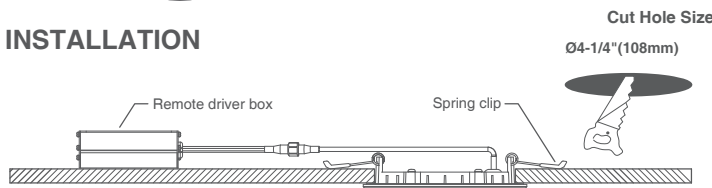

PLT-12716 PRODUCT SPECIFICATIONS

4" LED ROUND FIRE RATED ULTRA-THIN DOWNLIGHT WITH BAFFLE

2 HOUR FIRE RATING
Tested to comply with UL 263, ASTM E119 & CAN ULC S101

FEATURES

- 2-Hour fire rating providing a reinforced and heat resistant steel casing
- Selectable color temperature: 27K, 3K, 35K, 4K & 5K
- Junction box with commercial grade driver included
- Triac Dimmable, Certified airtight, IC rated
- Easy installation - NO ADDITIONAL BOX REQUIRED

DIMENSION

INSTALLATION

Accessories

Extension Cables

NPS-00116**
4ft flexible connector, for use with Gimbal/ slim LED fixtures

NPS-00118**
10ft flexible connector, for use with Gimbal/ slim LED fixtures

NPS-00117**
6ft flexible connector, for use with Gimbal/ slim LED fixtures

NPS-00119**
20ft flexible connector, for use with Gimbal/ slim LED fixtures

Goof Ring

PLT-12713
4" Goof Ring
Inside Diameter - 4.33"
Outside Diameter - 5.75"
Thickness - 1mm
For use with Gimbal/slim LED fixtures

Mounting Plate

NPS-00124**
4" new construction pre-mounting plate Opening Ø4 1/4"(108mm)

NPS-00123**
4" new construction pre-mounting plate with collar for use with screw down "C" style Opening Ø4 3/8"(110mm)