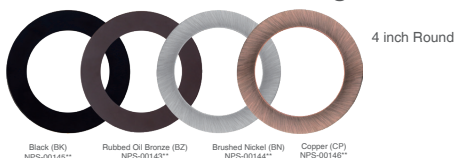

Decorative Trim Ring

Goof Ring

PLT-12713
4" Goof Ring
Inside Diameter - 4 3/16" (106.8mm)
Outside Diameter - 5 3/4" (146mm)
Thickness - 1mm
for use with Gimbal/ slim LED fixtures

Mounting Plate

NPS-00124**
4" new construction pre-mounting plate Opening Ø4 1/4"(108mm)

NPS-00123**
4" new construction pre-mounting plate with collar for use with screw down "C" style Opening Ø4 3/8"(110mm)

PLT-12987
3 7/8" new construction pre-mounting plate opening Ø3"(75mm), Ø4-3/8"(110mm), Ø6-1/4"(160mm)

SPECIFICATIONS

Model	PLT-12993
Watts	12W
Light Output(lm)	883lm***
Size	4in
Default Driver Input	AC120V,60HZ
Color Temperature(K)	5-color field selectable CCT - 2700K, 3000K, 3500K, 4000K, 5000K
CRI	90Ra (80Ra Optional*)
Dimming	Triac Dimming
Power Factor	>0.9
Approved Location	Wet Location
Air Tight	Yes
Operating Temp.	(-4°F~104°F) -20~40°C
Beam Angle	120°

PACKAGE

Weight.(g)	332g
Qty/CTN (pcs)	18pcs/CTN
Box Dimension	L440*W285*H220mm
Gross Weight	7.58kg/CTN

*80 CRI version - NPS-00147 Special Order item, call 1-800-624-4488.

**Special Order items. Call 1-800-624-4488.

***See Selectable Table on page 2 for full breakdown.