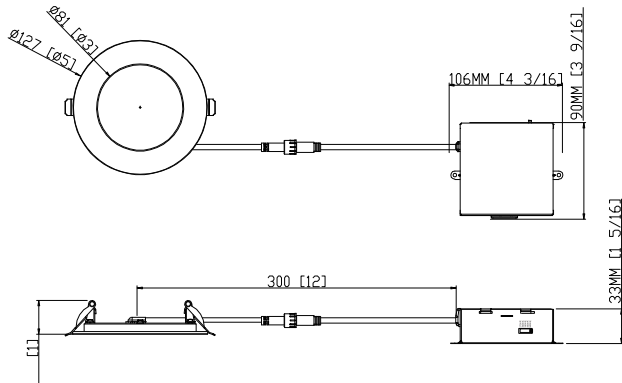

4" LED FIRE RATED RECESSED DOWNLIGHT

2 HOUR FIRE RATING
Tested to comply with UL 263,
ASTM E119 & CAN ULC S101

FEATURES

- 2-Hour fire rating providing a reinforced and heat resistant steel casing
- Selectable color temperature: 27K, 3K, 35K, 4K & 5K
- Junction box with commercial grade driver included
- Triac Dimmable, Certified airtight, IC rated
- Easy installation - NO ADDITIONAL BOX REQUIRED

DIMENSION

INSTALLATION

Accessories

Extension Cables

NPS-00116**
4ft flexible connector, for use with Gimbal/ slim LED fixtures

NPS-00118**
10ft flexible connector, for use with Gimbal/ slim LED fixtures

NPS-00117**
6ft flexible connector, for use with Gimbal/ slim LED fixtures

NPS-00119**
20ft flexible connector, for use with Gimbal/ slim LED fixtures

Decorative Trim Ring

Goof Ring

PLT-12713
4" Goof Ring
Inside Diameter - 4 3/16" (106.8mm)
Outside Diameter - 5 3/4" (146mm)
Thickness - 1mm
for use with Gimbal/ slim LED fixtures

Mounting Plate

NPS-00124**
4" new construction pre-mounting plate Opening Ø4 1/4"(108mm)

NPS-00123**
4" new construction pre-mounting plate with collar for use with screw down "C" style Opening Ø4 3/8"(110mm)

PLT-12987
3 7/8" new construction pre-mounting plate opening Ø3"(75mm), Ø4-3/8"(110mm), Ø6-1/4"(160mm)

SPECIFICATIONS

Model	PLT-12993
Watts	12W
Light Output(lm)	883lm***
Size	4in
Default Driver Input	AC120V,60HZ
Color Temperature(K)	5-color field selectable CCT - 2700K, 3000K, 3500K, 4000K, 5000K
CRI	90Ra (80Ra Optional*)
Dimming	Triac Dimming
Power Factor	>0.9
Approved Location	Wet Location
Air Tight	Yes
Operating Temp.	(-4°F~104°F) -20~40°C
Beam Angle	120°

PACKAGE

Weight.(g)	332g
Qty/CTN (pcs)	18pcs/CTN
Box Dimension	L440*W285*H220mm
Gross Weight	7.58kg/CTN