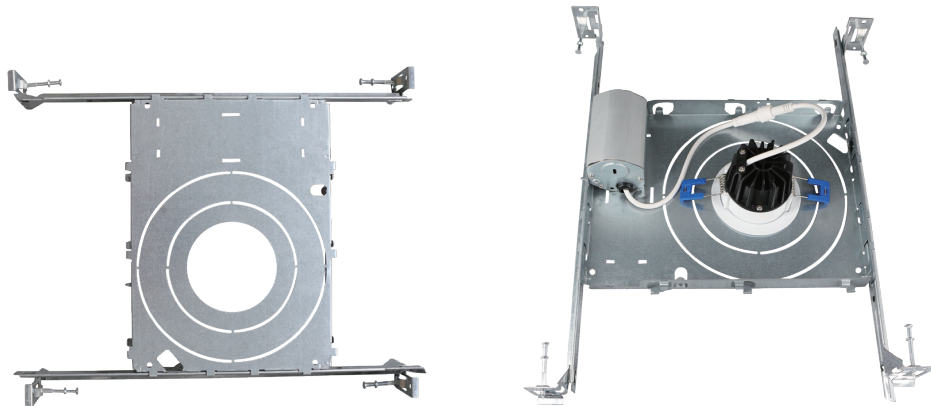

# PLT-12987

## Universal New Construction Mounting Plate

- **Material:** High quality galvanized steel
- **FIT TO YOUR LIGHT** - Accommodates a wide range of 3-inch, 4-inch, and 6-inch LED recessed lights and low profile recessed lighting kits with junction box are recommended
- **ADJUSTABLE DESIGN** - Both 13.5 inch (345mm) hanger bars are extendable to a maximum length of 26 inches(655mm) and the mounting plate can slide along the bars from end to end.
- **NEW CONSTRUCTION** - Perfect for installing LED recessed lighting kits into new constructions or remodels.
- **EASY INSTALL** - Each mounting plate is quick and simple to install with the included bracket nails. Every nail also has a stopper which allows for fast removal, when needed.

panel

### DESCRIPTION

Universal New Construction Mounting Plate fits 3-inch, 4-inch, and 6-inch LED recessed lighting kits and is the perfect choice for new construction homes or home remodeling. Each mounting plate comes with 2 hanger bars which can extend from 13.5 inches to 25.5 inches and a plate that can slide along the bars from end to end. Made of durable metal and so you can be sure that your recessed lighting is secure.