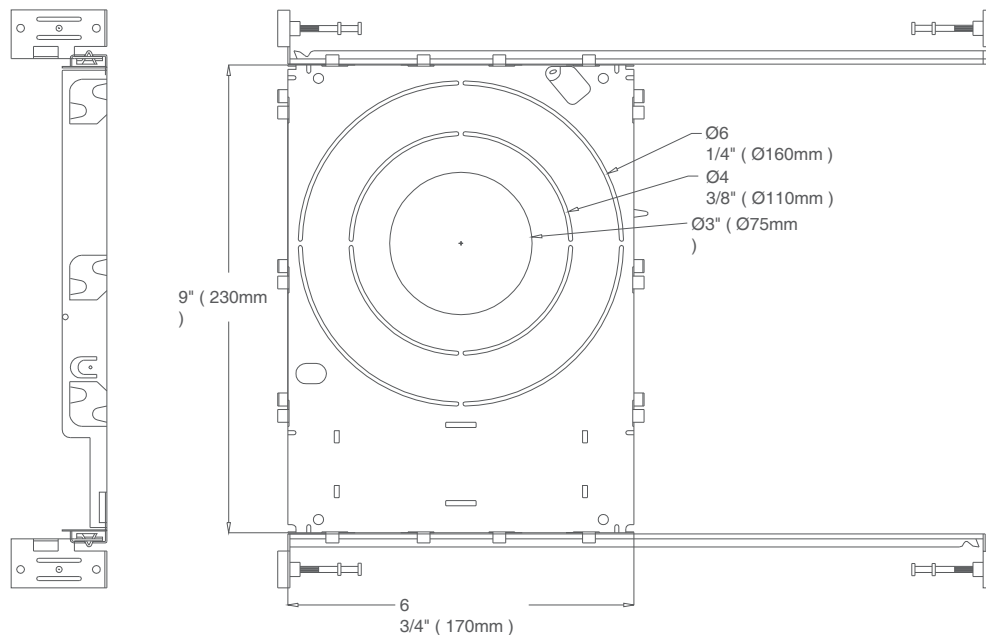

## Universal New Construction Mounting Plate

- **Material:** High quality galvanized steel
- **FIT TO YOUR LIGHT** - Accommodates a wide range of 3-inch, 4-inch, and 6-inch LED recessed lights and low profile recessed lighting kits with junction box are recommended
- **ADJUSTABLE DESIGN** - Both 13.5 inch (345mm) hanger bars are extendable to a maximum length of 26 inches(655mm) and the mounting plate can slide along the bars from end to end.
- **NEW CONSTRUCTION** - Perfect for installing LED recessed lighting kits into new constructions or remodels.
- **EASY INSTALL** - Each mounting plate is quick and simple to install with the included bracket nails. Every nail also has a stopper which allows for fast removal, when needed.

### DESCRIPTION

Universal New Construction Mounting Plate fits 3-inch, 4-inch, and 6-inch LED recessed lighting kits and is the perfect choice for new construction homes or home remodeling. Each mounting plate comes with 2 hanger bars which can extend from 13.5 inches to 25.5 inches and a plate that can slide along the bars from end to end. Made of durable metal and so you can be sure that your recessed lighting is secure.

### DIMENSIONS