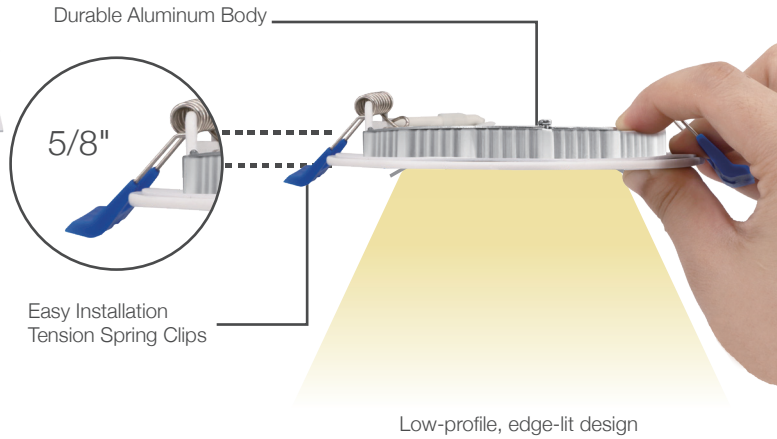

# 8" Square LED Slim Downlight

## Features

- Edge-lit technology, no glare or dark spots, instant-on
- No existing recessed housing or junction box required
- Dimming: TRIAC down to 10%
- I.C. rated for direct contact with insulation
- Suitable for WET LOCATION
- Rated for a long life - over 50,000 hours
- 5-color field selectable CCT - 2700K, 3000K, 3500K, 4000K, 5000K

**NPS-00119\*\***  
20ft flexible connector, for use with Gimbal/ slim LED fixtures