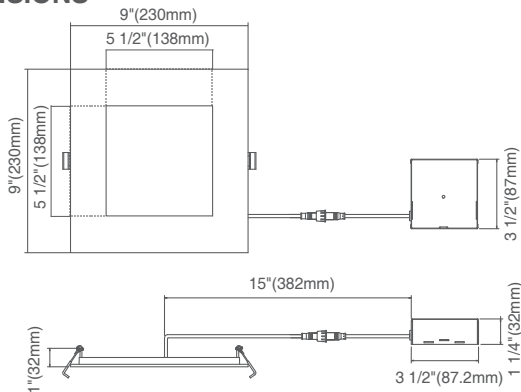

## DIMENSIONS

### Goof Ring

**PLT-12715**  
8" Goof Ring Inside Diameter - 8 1/4" (210mm)  
Outside Diameter - 10 1/2" (254mm) Thickness - 1mm for use with Gimbal/Slim LED fixtures

### Mounting

**NPS-00138\*\***  
8" new construction pre-mounting plate Opening Ø8 1/4" (210mm)