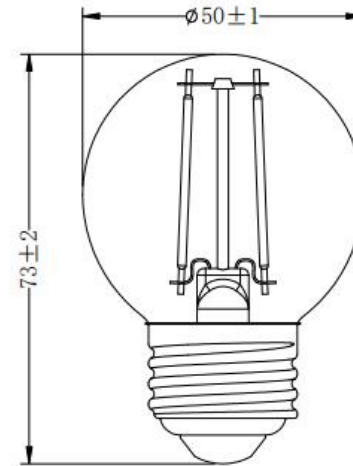

# G16.5 LED Vintage Globe

Energy Saving 3.5W Dimmable G16.5 Led Light Bulbs Clear Led Filament Bulb. Comfortable warm light. UL Wet Location Rated & Enclosed Fixture Rated.

Energy Star - PLTLKL111

Model No.

PLT-12680

Dimmable

glass

Wattage: 3.5W

Base type: E26

Voltage: 120V

CCT: 2700K

Lumen: 350lm

## Specifications

StockCode	Voltage	replacesW	Lumens	CCT	CRI	Lens	LampBase	Size(mm)	Lifespan	UPC
PLT-12680	120V	40W	350lm	2700K	80	Clear	E26	50*73	15000H	842821122949

\*See page 2 for full list of compatible dimmers.