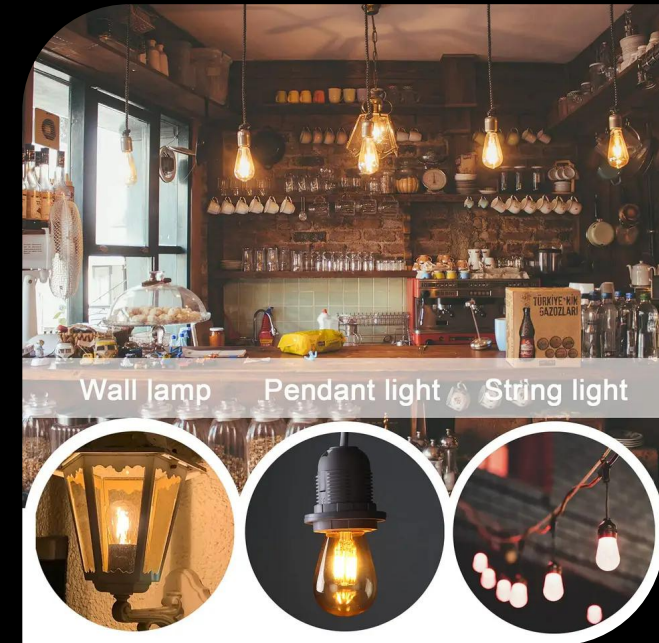

LED Vintage S14 Bulb

- ◆ Lamp Type: S14
- ◆ CCT: 2700K
- ◆ Eqv. Watts: 25W
- ◆ Lumen: 300LM
- ◆ Dimmable: Yes
- ◆ Cert: UL Wet & Enclosed Fixture Rated
- ◆ Material: GLASS

Specifications

StockCode	Power	Voltage	replaces W	Lumens	DIM*	CCT	CRI	Lens	Lamp Base	Size(mm)	Lifespan	Cert.
PLT-12679	3.5W	120V	25W	300lm	YES	2700K	90	Clear	E26	45*83	15000H	UL Wet