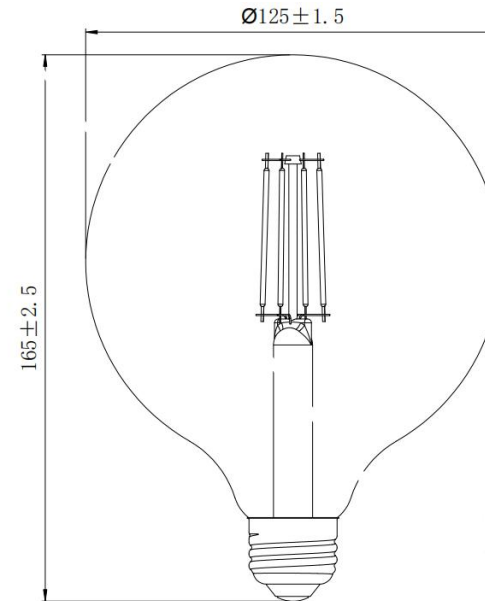

G40 LEDVintage Globe

Energy Saving 2.5W Dimmable G40 Led Light Bulbs Clear Led Filament Bulb.High quality with no flickering. UL Wet Location & Enclosed Fixture Rated.

Model No. **PLT-12675**

Dimmable

glass

Wattage: 2.5W

Base type: E26

Voltage: 120V

CCT: 2200K

Lumen: 250lm

CRI: 80

Dimmable: Yes

Lifetime: 15000H

Specifications

StockCode	Voltage	replacesW	Lumens	CCT	CRI	Lens	LampBase	Size(mm)	Lifespan
PLT-12675	120V	25W	250lm	2200K	80	Clear	E26	125*165	15000H

*See page 2 for full list of compatible dimmers.