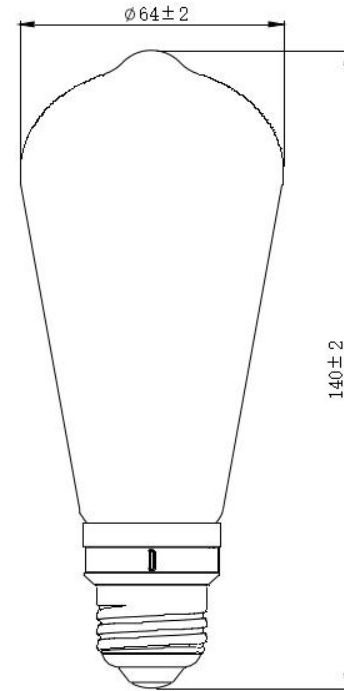

# LED Edison Bulb

Energy Saving 9W Dimmable ST19 Led Light Bulbs Clear Led Filament Bulb. Saves up to 90% energy compared to Incandescent Bulb. UL Wet Location & Enclosed Fixture Rated.

Model No. **PLT-12676**

Dimmable

glass

Woltage:9W

Base type:E26

Voltage:120V

CCT:2700K

Lumen:1000lm

CRI:80

## Specifications

StockCode	Voltage	replacesW	Lumens	CCT	CRI	Lens	LampBase	Size(mm)	Lifespan
PLT-12676	120V	75W	1000lm	2700K	80	Clear	E26	64*140	15000H

\*See page 2 for full list of compatible dimmers.