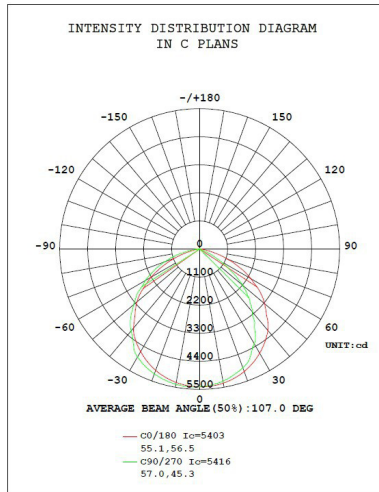

* See Selectable Table for full breakdown

SELECTABLE TABLE

Wattage	CCT	Lumens	Efficacy
90	3000K	13,000	144
	4000K	14,000	155
	5000K	13,400	148
120	3000K	16,400	136
	4000K	18,000	150
	5000K	17,000	141
150	3000K	19,000	126
	4000K	21,900	146
	5000K	21,000	140

COMPATIBLE DIMMERS

Brand	Model #
Lutron	NTSTV
Lutron	DVSTV

DIMENSIONS

DIMENSIONS

- Height – 4.53"
- Height (with mount) – 16.14"
- Width – 10.63"
- Depth – 6.81"
- Weight – 9.81 lbs

90W @3000K

90W @4000K

90W @5000K