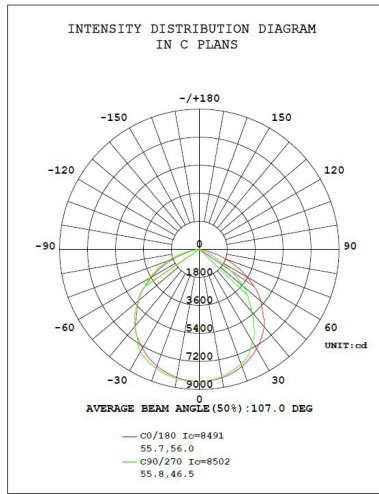

* See Selectable Table for full breakdown

SELECTABLE TABLE

Wattage	CCT	Lumens	Efficacy
90	3000K	13,000	144
	4000K	14,000	155
	5000K	13,400	148
120	3000K	16,400	136
	4000K	18,000	150
	5000K	17,000	141
150	3000K	19,000	126
	4000K	21,900	146
	5000K	21,000	140

COMPATIBLE DIMMERS

Brand	Model #
Lutron	NTSTV
Lutron	DVSTV

DIMENSIONS

DIMENSIONS

- Height – 4.53"
- Height (with mount) – 16.14"
- Width – 10.63"
- Depth – 6.81"
- Weight – 9.81 lbs

90W @3000K

90W @4000K

90W @5000K

120W @3000K

120W @4000K

120W @5000K

150W @3000K

150W @4000K

150W @5000K