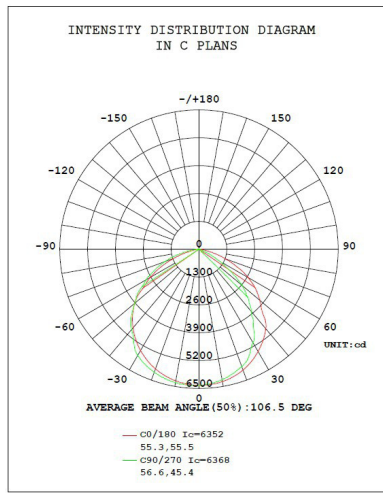

120W @3000K