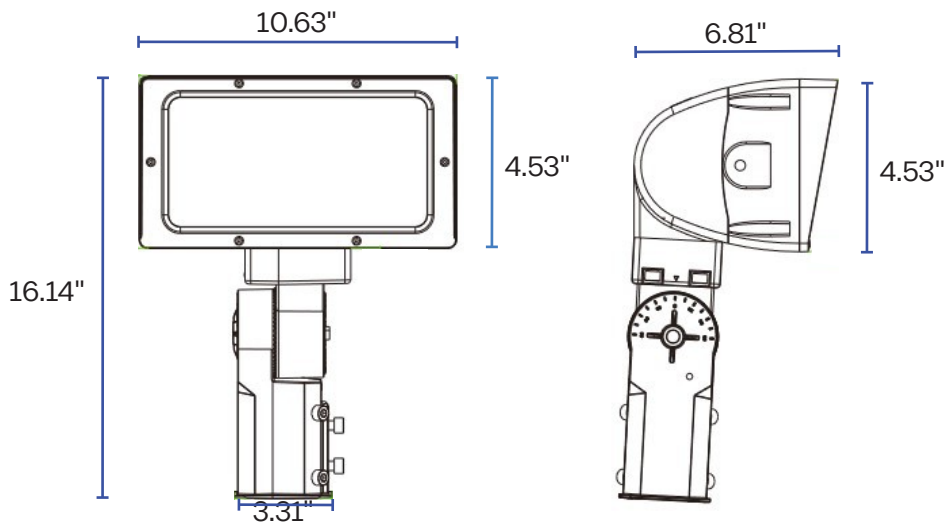

PERFORMANCE SUMMARY

Item #	Watts*	CCT*	Beam Angle	CRI	Dimming	Voltage	Replaces	Mounting	Default Setting
PLT-12645	90/120/150	3000K/ 4000K/ 5000K	110°	>70	0-10V	120-277V	MH400	Slipfitter Mount	150W, 5000K

COMPATIBLE DIMMERS

Brand	Model #
Lutron	NTSTV
Lutron	DVSTV

DIMENSIONS

DIMENSIONS

- Height – 4.53"
- Height (with mount) – 16.14"
- Width – 10.63"
- Depth – 6.81"
- Weight – 9.81 lbs

90W @3000K

90W @4000K

90W @5000K