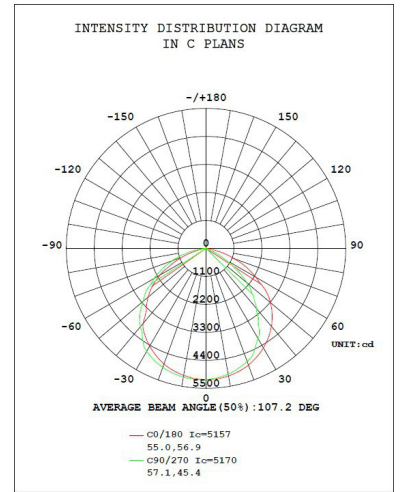

* See Selectable Table for full breakdown

SELECTABLE TABLE

Wattage	CCT	Lumens	Efficacy
90	3000K	13,000	144
	4000K	14,000	155
	5000K	13,400	148
120	3000K	16,400	136
	4000K	18,000	150
	5000K	17,000	141
150	3000K	19,000	126
	4000K	21,900	146
	5000K	21,000	140

COMPATIBLE DIMMERS

Brand	Model #
Lutron	NTSTV
Lutron	DVSTV

DIMENSIONS

DIMENSIONS

- Height – 4.53"
- Height (with mount) – 16.14"
- Width – 10.63"
- Depth – 6.81"
- Weight – 9.81 lbs

90W @3000K

90W @4000K

90W @5000K