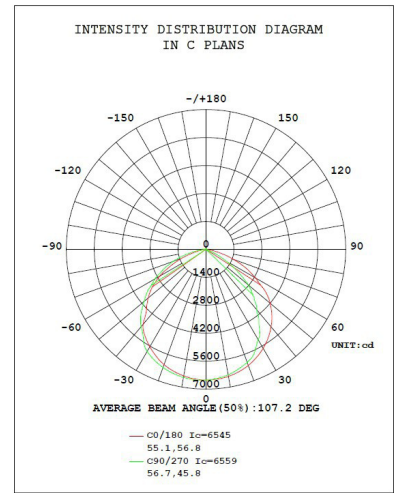

120W @5000K