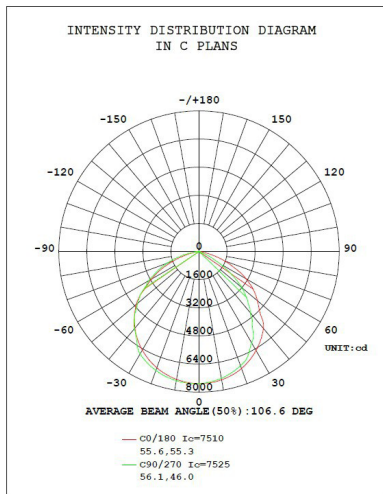

* See Selectable Table for full breakdown

SELECTABLE TABLE

Wattage	CCT	Lumens	Efficacy
90	3000K	13,000	144
	4000K	14,000	155
	5000K	13,400	148
120	3000K	16,400	136
	4000K	18,000	150
	5000K	17,000	141
150	3000K	19,000	126
	4000K	21,900	146
	5000K	21,000	140

120W @3000K

120W @4000K

120W @5000K

150W @3000K

150W @4000K

150W @5000K