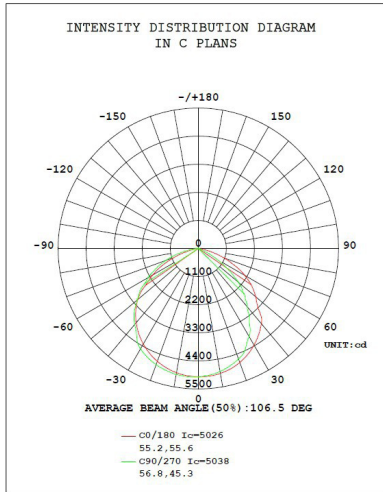

* See Selectable Table for full breakdown

SELECTABLE TABLE

Wattage	CCT	Lumens	Efficacy
90	3000K	13,000	144
	4000K	14,000	155
	5000K	13,400	148
120	3000K	16,400	136
	4000K	18,000	150
	5000K	17,000	141
150	3000K	19,000	126
	4000K	21,900	146
	5000K	21,000	140

COMPATIBLE DIMMERS

Brand	Model #
Lutron	NTSTV
Lutron	DVSTV

DIMENSIONS

DIMENSIONS

- Height – 4.53"
- Height (with mount) – 16.14"
- Width – 10.63"
- Depth – 6.81"
- Weight – 9.81 lbs

90W @3000K

90W @4000K

90W @5000K