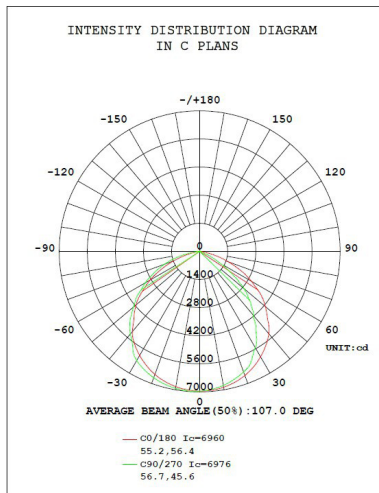

120W @4000K