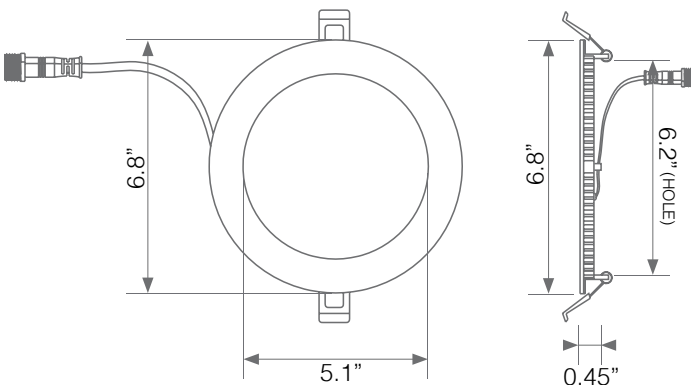

### Electrical Specifications

Model No.	Input Power	Input Voltage	Lumen Output	Beam Angle	Center Beam	CCT
DLC6S-12W105se	12 W	120 V	990 lm	120°	N/A	2700/3000/3500 4000/5000K

CRI	Luminous Efficacy	Power Factor	Input Current	Base	Lamp Lifespan	Estimated Yearly Cost
90+	83 lm/W	0.9	0.1 A	Junction Box	50,000 Hrs.	\$ 1.44

### Mechanical Specifications

Rating	Operational Temperature	Inner Box QTY.	Master Box QTY.	Dimensions(in.)	UPC Code
Damp Rated	-4°F - 104°F	1 pc	12 pcs	6.8"(Ø) x 0.45"(H)	811174036937

### Product Dimensions