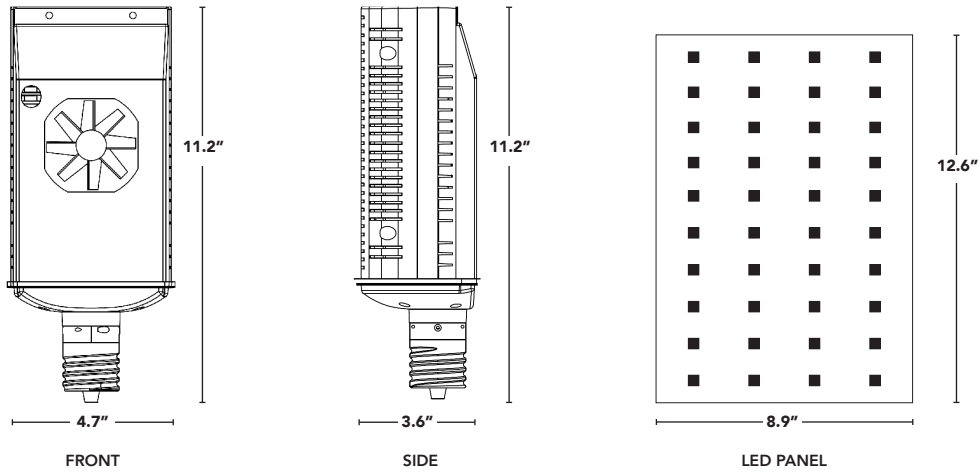

SHOE BOX & WALL PACK

PART #	UPC	REPLACES	WATTAGE	LUMENS	COLOR	BASE
LED-8091M30	844006051112	up to 1000W HID	320W	43090	3000K*	EX39
LED-8091M40	844006051136	up to 1000W HID	320W	43380	4000K	EX39
LED-8091M50	844006051150	up to 1000W HID	320W	44610	5000K	EX39
LED-8091M30D	844006077556	up to 1000W HID	320W	43090	3000K*	EX39
LED-8091M40D	844006077563	up to 1000W HID	320W	43380	4000K	EX39
LED-8091M50D	844006077587	up to 1000W HID	320W	44610	5000K	EX39
LED-8091M30-HV	844006055370	up to 1000W HID	320W	43090	3000K*	EX39
LED-8091M40-HV	844006055394	up to 1000W HID	320W	43380	4000K	EX39
LED-8091M50-HV	844006055417	up to 1000W HID	320W	44610	5000K	EX39
LED-8091M40D-HV	844006077570	up to 1000W HID	320W	43380	4000K	EX39
LED-8091M50D-HV	844006077594	up to 1000W HID	320W	44610	5000K	EX39

* 3000K special order only