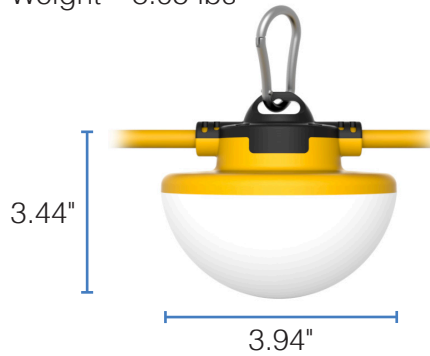

DESCRIPTION

Quickly set up temporary lighting in work or construction areas with these LED work light stringers.

FEATURES

- 5 or 10 LED lamp heads spaced approximately 10' apart
- 50' stringers are connectable up to 6 sets; 100' stringers are connectable up to 3 sets
- 18/2 AWG power cord with 120V 2-prong plug
- Frosted lens diffuses the light for reduced glare
- Includes cover for plug

PERFORMANCE SUMMARY

Item #	Watts	Total Lumens	LPW	CRI	CCT	# of Lamp Heads	Lumens per Head	Lens	Voltage	Max # of Connections	Length
PLT-12838	65W	8000	123	80	5000K	5	1600	PC	120V	6 sets	50'
PLT-12839	130W	16,000	123	80	5000K	10	1600	PC	120V	3 sets	100'

DIMENSIONS

PLT-12838

- Lamp Head Height – 3.44"
- Lamp Head Diameter – 3.91"
- Cord Length: 50'
- Lead Length w/ Plug: 9.58'
- Length Between Heads: 9.89'
- Tail Length w/ Plug: 5.93'
- Weight – 4.4 lbs

PLT-12839

- Lamp Head Height – 3.44"
- Lamp Head Diameter – 3.94"
- Cord Length: 100'
- Lead Length w/ Plug: 9.48'
- Length Between Heads: 9.84'
- Tail Length w/ Plug: 5.58"
- Weight – 8.05 lbs

PHOTOMETRICS