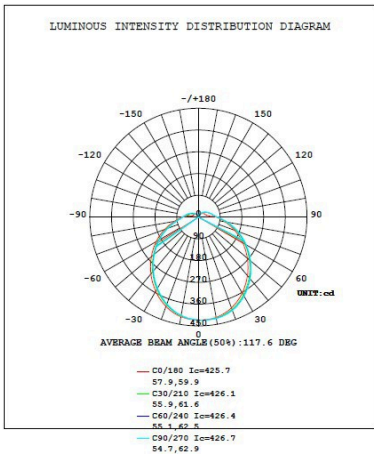

PHOTOMETRICS

Single Lamp Head

WARNING

- Do not submerge in water.
- For use only on GFI protected circuits.
- Keep at least 16 feet away from pools and spas.