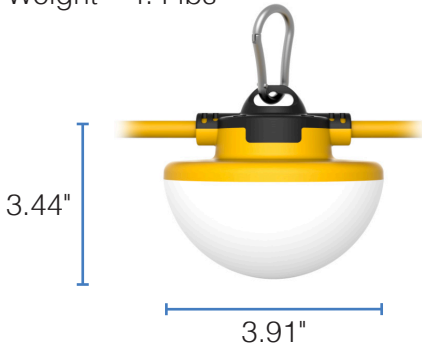

DESCRIPTION

Quickly set up temporary lighting in work or construction areas with these LED work light stringers.

FEATURES

- 5 or 10 LED lamp heads spaced approximately 10' apart
- 50' stringers are connectable up to 6 sets; 100' stringers are connectable up to 3 sets
- 18/2 AWG power cord with 120V 2-prong plug
- Frosted lens diffuses the light for reduced glare
- Includes cover for plug

DIMENSIONS

PLT-12838

- Lamp Head Height – 3.44"
- Lamp Head Diameter – 3.91"
- Cord Length: 50'
- Lead Length w/ Plug: 9.58'
- Length Between Heads: 9.89'
- Tail Length w/ Plug: 5.93'
- Weight – 4.4 lbs

PLT-12839

- Lamp Head Height – 3.44"
- Lamp Head Diameter – 3.94"
- Cord Length: 100'
- Lead Length w/ Plug: 9.48'
- Length Between Heads: 9.84'
- Tail Length w/ Plug: 5.58"
- Weight – 8.05 lbs

PHOTOMETRICS