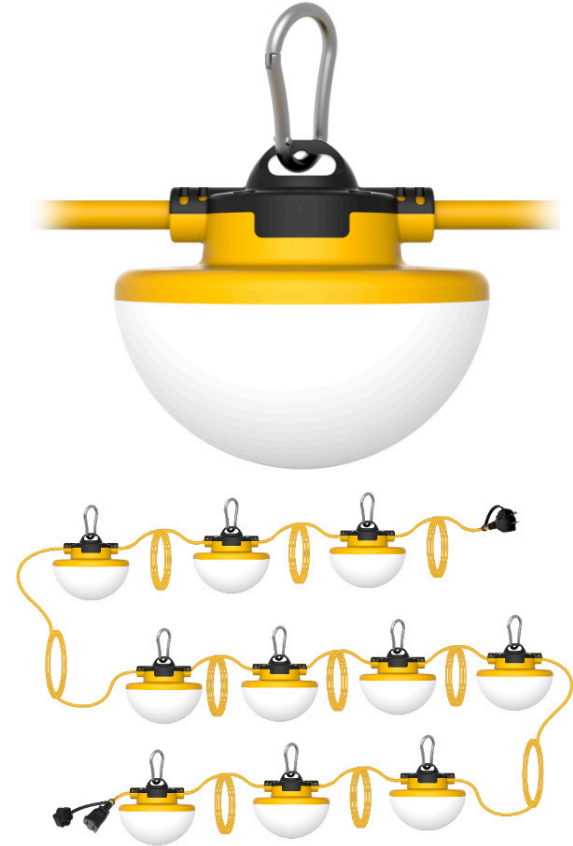

DESCRIPTION

Quickly set up temporary lighting in work or construction areas with these LED work light stringers.

FEATURES

- 5 or 10 LED lamp heads spaced approximately 10' apart
- 50' stringers are connectable up to 6 sets; 100' stringers are connectable up to 3 sets
- 18/2 AWG power cord with 120V 2-prong plug
- Frosted lens diffuses the light for reduced glare
- Includes cover for plug

LISTINGS

- ETL Listed for wet locations
- IP65
- FCC
- RoHS
- IK08

PERFORMANCE

- CRI: >80
- CCT: 5000K
- LED L70 Life Hours @25°C: >54,000 hours

ELECTRICAL

- Power Factor: >0.9
- Input Voltage: 120V
- Wire Gauge: SJTW 18/2 AWG
- Surge Protection: 1kV

THERMAL

- -40°F to 104°F (-40°C to 40°C) operating temperature

CONSTRUCTION

- Injection molded PC housing with yellow finish
- Frosted PC lens reduces glare while evenly distributing light output
- Metal hook with spring for easy installation

WARRANTY

- 5-year limited warranty; see pltsolutions.com for warranty details

project name	type
catalog number	
comments	voltage
approved by	date

APPLICATIONS

- New Construction or Renovation
- Maintenance or Storage Spaces
- Short-term Maintenance Projects
- Warehouses and Workshops
- Highway Toll Stations