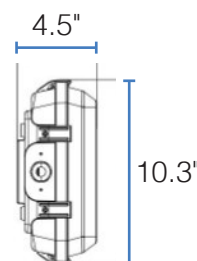

COMPATIBLE DIMMERS

Brand	Model
LUTRON	NTSTV-DV
LUTRON	NFTV
LUTRON	DVTV
LEVITON	IP710
LEVITON	DS710
Legrand	RH4FBL3PW

DIMENSIONS

4' DIMENSIONS

Length: 47.1"

Height: 4.5"

Width: 10.3"