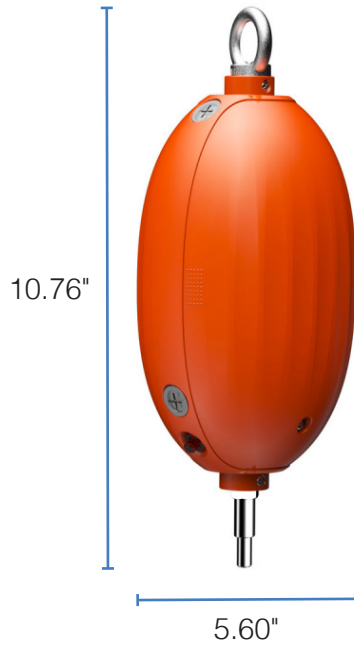

DIMENSIONS

Height – 10.76"

Diameter – 5.60"

Weight – 7.28 lbs

WARNINGS

- Do not mount near gas or electric heaters.
- Do not use near heating air handling outlets or hazardous locations.