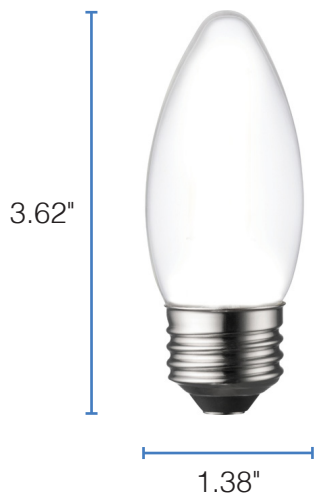

LED VINTAGE CHANDELIER BULB

Add an elegant, timeless look to any room with the warm glow of these decorative straight tip LED vintage candelabra bulbs.

FEATURES

- Energy efficient replacement for 25W, 40W or 60W incandescent replica
- High color rendering index (CRI) of 92 makes color appear more accurate
- Clear glass lens shows off two vertical LED filaments
- Frosted glass lens diffuses light and reduces glare
- Candelabra (E12) base or standard household medium (E26) base
- Dimmable; see dimmer compatibility sheet for a full list of dimmers

APPLICATIONS

- Chandeliers
- Wall Sconces
- Decorative Fixtures

PERFORMANCE	Power Consumption	3, 3.5, 5.5 Watt
	Lumens	250, 300, 500
	Efficacy (LPW)	83, 86, 91
	CRI	92
	CCT	2400K
	LED L70 Life Hours	15,000
ELECTRICAL	Input Voltage	120V
	Shape	B11
CONSTRUCTION	Filament Type	Vertical
	Base	E12, E26
	Finish	Clear, Frosted
	Certifications	UL Listed; FCC; DOE
LISTINGS	Material Usage	RoHS – No mercury or lead
	Environment	Wet Location Rated; Enclosed Fixture Rated

DIMENSIONS

E12 BASE DIMENSIONS

Height – 3.78"

Diameter – 1.38"

E26 BASE DIMENSIONS

Height – 3.62"

Diameter – 1.38"

WARNINGS