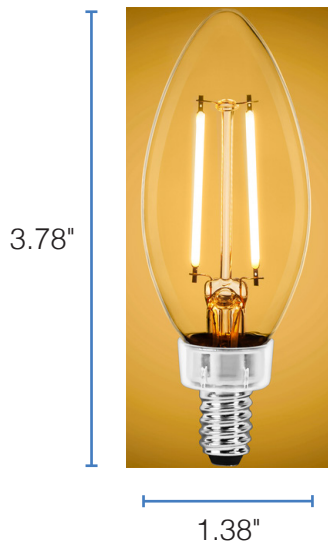

LED VINTAGE CHANDELIER BULB

Add an elegant, timeless look to any room with the warm glow of these decorative straight tip LED vintage candelabra bulbs.

FEATURES

- Energy efficient replacement for 25W, 40W or 60W incandescent replica
- High color rendering index (CRI) of 92 makes color appear more accurate
- Clear glass lens shows off two vertical LED filaments
- Frosted glass lens diffuses light and reduces glare
- Candelabra (E12) base or standard household medium (E26) base
- Dimmable; see dimmer compatibility sheet for a full list of dimmers

APPLICATIONS

- Chandeliers
- Wall Sconces
- Decorative Fixtures

PERFORMANCE	Power Consumption	3, 3.5, 5.5 Watt
	Lumens	250, 300, 500
	Efficacy (LPW)	83, 86, 91
	CRI	92
	CCT	2400K
	LED L70 Life Hours	15,000
ELECTRICAL	Input Voltage	120V
	Shape	B11
CONSTRUCTION	Filament Type	Vertical
	Base	E12, E26
	Finish	Clear, Frosted
	Certifications	UL Listed; FCC; DOE
LISTINGS	Material Usage	RoHS – No mercury or lead
	Environment	Wet Location Rated; Enclosed Fixture Rated

DIMENSIONS

E12 BASE DIMENSIONS

Height – 3.78"

Diameter – 1.38"

E26 BASE DIMENSIONS

Height – 3.62"

Diameter – 1.38"

WARNINGS