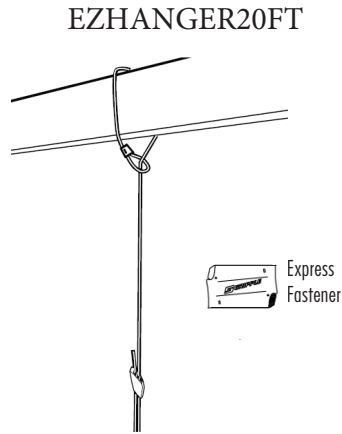

Hanging Accessories Key

by TCP

TCP Item #	Compatible Products	Contents	Install notes (see spec sheet for full details)
EZHANGER	HB*, IB, Elite High Bay, VTF	(2) 10' cables with crimped loops, (2) Express Fasteners, and (2) "V" brackets	Cable Loops around strut, joist, or eye-bolt using crimped loop
EZHANGER20FT	HB, IB, Elite High Bay, VTF	(2) 20' cables with crimped loops, (2) Express Fasteners	Cable Loops around strut, joist, or eye-bolt using Express Fastener
YTGHANGER	GPS	(2) 10' cables with Y-split feet, (2) Express Fasteners	Cable Loops around strut, joist, or eye-bolt using Express Fastener
YHANGER6PK	DT, FP	(6) 10' cables with crimped loops and Y-split clips, (6) Express Fasteners	Cable Loops around strut, joist, or eye-bolt using crimped loop
TCPYHOOKX10FT	Various	(2) 10' cables with Y-split hooks, (2) Express Fasteners	Cable Loops around strut, joist, or eye-bolt using Express Fastener
EXPHYHANGKIT10FT	HB, IB, HBM, HT	(2) 10' cables with adjustable Y-split, (6) Express Fasteners	Cable Loops around strut, joist, or eye-bolt using Express Fastener