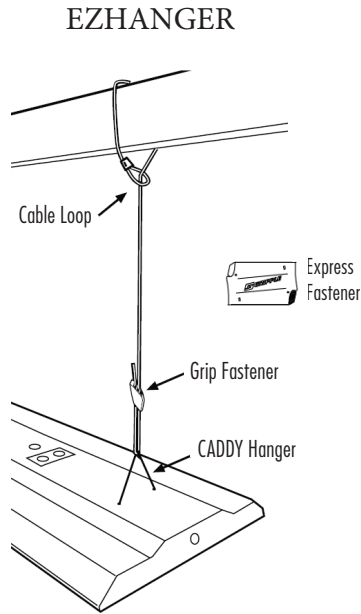

Hanging Accessories Key

by TCP

TCP Item #	Compatible Products	Contents	Install notes (see spec sheet for full details)
EZHANGER	HB*, IB, Elite High Bay, VTF	(2) 10' cables with crimped loops, (2) Express Fasteners, and (2) "V" brackets	Cable Loops around strut, joist, or eye-bolt using crimped loop
EZHANGER20FT	HB, IB, Elite High Bay, VTF	(2) 20' cables with crimped loops, (2) Express Fasteners	Cable Loops around strut, joist, or eye-bolt using Express Fastener
YTGHANGER	GPS	(2) 10' cables with Y-split feet, (2) Express Fasteners	Cable Loops around strut, joist, or eye-bolt using Express Fastener
YHANGER6PK	DT, FP	(6) 10' cables with crimped loops and Y-split clips, (6) Express Fasteners	Cable Loops around strut, joist, or eye-bolt using crimped loop
TCPYHOOKX10FT	Various	(2) 10' cables with Y-split hooks, (2) Express Fasteners	Cable Loops around strut, joist, or eye-bolt using Express Fastener
EXPHYHANGKIT10FT	HB, IB, HBM, HT	(2) 10' cables with adjustable Y-split, (6) Express Fasteners	Cable Loops around strut, joist, or eye-bolt using Express Fastener