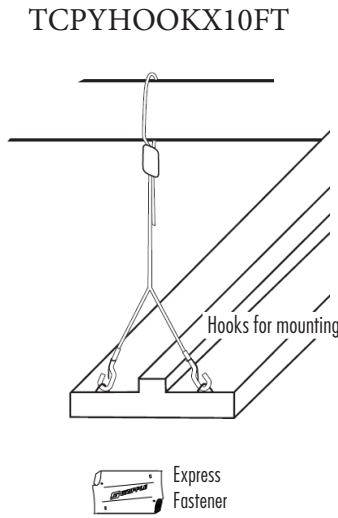

Hanging Accessories Key

by TCP

TCP Item #	Compatible Products	Contents	Install notes (see spec sheet for full details)
EZHANGER	HB*, IB, Elite High Bay, VTF	(2) 10' cables with crimped loops, (2) Express Fasteners, and (2) "V" brackets	Cable Loops around strut, joist, or eye-bolt using crimped loop
EZHANGER20FT	HB, IB, Elite High Bay, VTF	(2) 20' cables with crimped loops, (2) Express Fasteners	Cable Loops around strut, joist, or eye-bolt using Express Fastener
YTGHANGER	GPS	(2) 10' cables with Y-split feet, (2) Express Fasteners	Cable Loops around strut, joist, or eye-bolt using Express Fastener
YHANGER6PK	DT, FP	(6) 10' cables with crimped loops and Y-split clips, (6) Express Fasteners	Cable Loops around strut, joist, or eye-bolt using crimped loop
TCPYHOOKX10FT	Various	(2) 10' cables with Y-split hooks, (2) Express Fasteners	Cable Loops around strut, joist, or eye-bolt using Express Fastener
EXPHYHANGKIT10FT	HB, IB, HBM, HT	(2) 10' cables with adjustable Y-split, (6) Express Fasteners	Cable Loops around strut, joist, or eye-bolt using Express Fastener