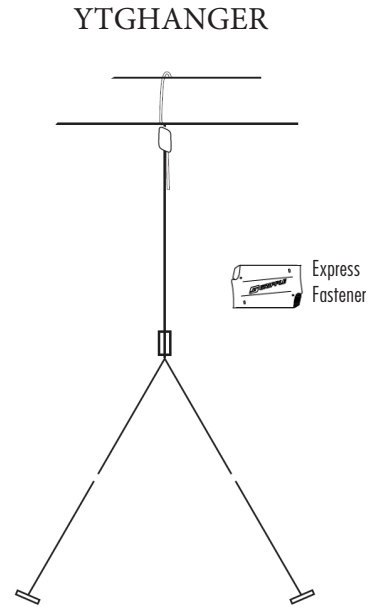

Hanging Accessories Key

by TCP

TCP Item #	Compatible Products	Contents	Install notes (see spec sheet for full details)
EZHANGER	HB*, IB, Elite High Bay, VTF	(2) 10' cables with crimped loops, (2) Express Fasteners, and (2) "V" brackets	Cable Loops around strut, joist, or eye-bolt using crimped loop
EZHANGER20FT	HB, IB, Elite High Bay, VTF	(2) 20' cables with crimped loops, (2) Express Fasteners	Cable Loops around strut, joist, or eye-bolt using Express Fastener
YTGHANGER	GPS	(2) 10' cables with Y-split feet, (2) Express Fasteners	Cable Loops around strut, joist, or eye-bolt using Express Fastener
YHANGER6PK	DT, FP	(6) 10' cables with crimped loops and Y-split clips, (6) Express Fasteners	Cable Loops around strut, joist, or eye-bolt using crimped loop
TCPYHOOKX10FT	Various	(2) 10' cables with Y-split hooks, (2) Express Fasteners	Cable Loops around strut, joist, or eye-bolt using Express Fastener
EXPHYHANGKIT10FT	HB, IB, HBM, HT	(2) 10' cables with adjustable Y-split, (6) Express Fasteners	Cable Loops around strut, joist, or eye-bolt using Express Fastener