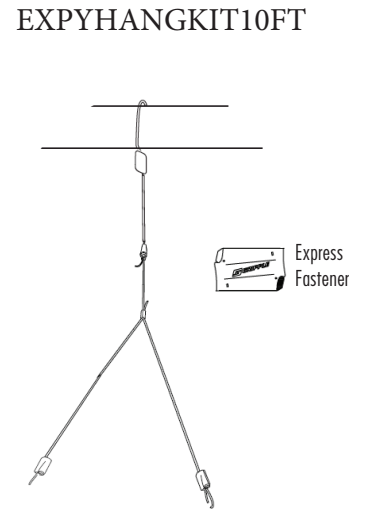

Hanging Accessories Key

by TCP

TCP Item #	Compatible Products	Contents	Install notes (see spec sheet for full details)
EZHANGER	HB*, IB, Elite High Bay, VTF	(2) 10' cables with crimped loops, (2) Express Fasteners, and (2) "V" brackets	Cable Loops around strut, joist, or eye-bolt using crimped loop
EZHANGER20FT	HB, IB, Elite High Bay, VTF	(2) 20' cables with crimped loops, (2) Express Fasteners	Cable Loops around strut, joist, or eye-bolt using Express Fastener
YTGHANGER	GPS	(2) 10' cables with Y-split feet, (2) Express Fasteners	Cable Loops around strut, joist, or eye-bolt using Express Fastener
YHANGER6PK	DT, FP	(6) 10' cables with crimped loops and Y-split clips, (6) Express Fasteners	Cable Loops around strut, joist, or eye-bolt using crimped loop
TCPYHOOKX10FT	Various	(2) 10' cables with Y-split hooks, (2) Express Fasteners	Cable Loops around strut, joist, or eye-bolt using Express Fastener
EXPHYHANGKIT10FT	HB, IB, HBM, HT	(2) 10' cables with adjustable Y-split, (6) Express Fasteners	Cable Loops around strut, joist, or eye-bolt using Express Fastener