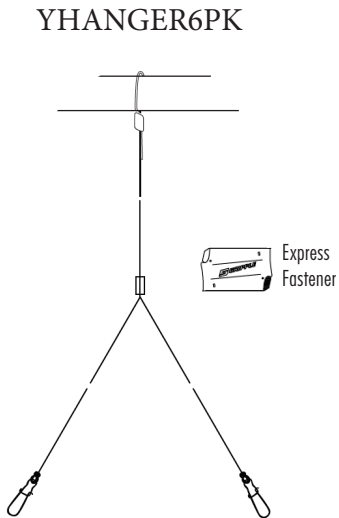

Hanging Accessories Key

by TCP

TCP Item #	Compatible Products	Contents	Install notes (see spec sheet for full details)
EZHANGER	HB*, IB, Elite High Bay, VTF	(2) 10' cables with crimped loops, (2) Express Fasteners, and (2) "V" brackets	Cable Loops around strut, joist, or eye-bolt using crimped loop
EZHANGER20FT	HB, IB, Elite High Bay, VTF	(2) 20' cables with crimped loops, (2) Express Fasteners	Cable Loops around strut, joist, or eye-bolt using Express Fastener
YTGHANGER	GPS	(2) 10' cables with Y-split feet, (2) Express Fasteners	Cable Loops around strut, joist, or eye-bolt using Express Fastener
YHANGER6PK	DT, FP	(6) 10' cables with crimped loops and Y-split clips, (6) Express Fasteners	Cable Loops around strut, joist, or eye-bolt using crimped loop
TCPYHOOKX10FT	Various	(2) 10' cables with Y-split hooks, (2) Express Fasteners	Cable Loops around strut, joist, or eye-bolt using Express Fastener
EXPHYHANGKIT10FT	HB, IB, HBM, HT	(2) 10' cables with adjustable Y-split, (6) Express Fasteners	Cable Loops around strut, joist, or eye-bolt using Express Fastener