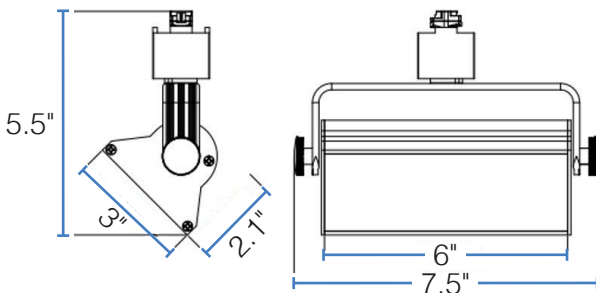

\*See Selectable Table for full breakdown

## DIMENSIONS

### **DIMENSIONS:**

Height – 3"  
 Height w/ arm – 5.5"  
 Width – 6"  
 Width w/ arm – 7.5"  
 Depth – 2.1"  
 Weight – 0.99 lbs