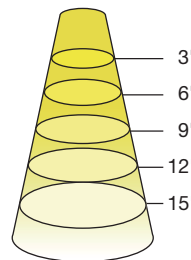

VALUE SELECT PAR FAMILY

ILLUMINANCE & CANDELA DISTRIBUTION

5.5PAR20DIM/830NF25/N

Diameter	Footcandles
1.3	131
2.7	33
4.0	15
5.3	8
6.7	5

5.5PAR20DIM/830FL40/N

Diameter	Footcandles
2.2	66
4.4	17
6.6	7
8.7	4
10.9	3

Degree	Candela
0	1180
5	1088
15	511
25	188
35	83
45	31

Degree	Candela
0	595
5	339
15	249
25	104
35	48
45	24

6PAR16DIM/827/FL35/RC

Diameter	Footcandles
1.3	86
2.7	21
4.0	10
5.3	5
6.7	3

6PAR16DIM/827/FL35/R

Diameter	Footcandles
1.9	111
3.8	28
5.7	12
7.6	7
9.5	4

Degree	Candela
0	1011
5	952
15	649
25	288
35	132
45	59

Degree	Candela
0	1000
5	978
15	371
25	156
35	70
45	30

VALUE SELECT PAR FAMILY

ILLUMINANCE & CANDELA DISTRIBUTION