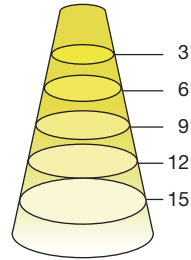

DIMENSIONS & WEIGHT

Model	Base	Dia.	MOL	Weight
6PAR16DIM/827FL35/RC	E26	1-15/16"	2-15/16"	0.09lb
6PAR16DIM/830FL35/RC				

Model	Base	Dia.	MOL	Weight
6PAR16DIM/830FL35/R	E26	1-15/16"	2-13/16"	0.1lb

Model	Base	MOL	Dia.	Weight
5.5PAR20DIM/830NF25/N	E26	3-3/16"	2-1/2"	0.09lb
5.5PAR20DIM/830FL40/N	E26	3-3/16"	2-1/2"	0.09lb
5.5PAR20DIM/840NF25/N	E26	3-3/16"	2-1/2"	0.09lb
5.5PAR20DIM/840FL40/N	E26	3-3/16"	2-1/2"	0.09lb

VALUE SELECT PAR FAMILY

ORDERING INFORMATION

Model	Master Carton			Shipping Carton		
	Case Qty	Case Dimensions (LxWxH)	Case Weight	Case Qty	Case Dimensions (LxWxH)	Case Weight
6PAR16DIM/xxxxyyy/RC	12PCS	8-7/8" x 6-11/16" x 3-11/16"	1.6 lb	48PCS	13-3/4" x 9-3/8" x 8-1/4"	7.1 lb
6PAR16DIM/xxxxyyy/R	12PCS	8-3/8" x 6-11/16" x 3-11/16"	1.9 lb	48PCS	13-7/8" x 9-1/4" x 4-3/4"	8.32 lb
5.5PAR20DIM/xxxxyyy/N	6PCS	8-1/2"x5-3/4"x4-5/16"	1.17 lb	24PCS	12"x9-1/16"x9-7/16"	6.27 lb
10PAR30DIM/xxxxyyy/N	6PCS	12-3/8"x5-1/2"x8-3/8"	2.8 lb	24PCS	17-1/8"x12-13/16"x11-13/16"	13.91 lb
10PAR30SNDIM/xxxxyyy/N	6PCS	12-3/8"x4-1/2"x8-3/8"	2.25 lb	24PCS	17-1/8"x12-13/16"x9-5/8"	13.43 lb
13.5PAR38DIM/xxxxyyy/N	6PCS	15-1/4"X10-7/16"x6-1/2"	3.61 lb	24PCS	21-1/16"x15-3/4"x13-9/16"	19.62 lb
12PAR38DIM/xxxxyyy/N	6PCS	15-1/4"X10-7/16"x6-1/2"	3.61 lb	24PCS	21-1/16"x15-3/4"x13-9/16"	19.62 lb

VALUE SELECT PAR FAMILY

ILLUMINANCE & CANDELA DISTRIBUTION

5.5PAR20DIM/830NF25/N

Diameter	Footcandles
1.3	131
2.7	33
4.0	15
5.3	8
6.7	5

5.5PAR20DIM/830FL40/N

Diameter	Footcandles
2.2	66
4.4	17
6.6	7
8.7	4
10.9	3

Degree	Candela
0	1180
5	1088
15	511
25	188
35	83
45	31

Degree	Candela
0	595
5	339
15	249
25	104
35	48
45	24

6PAR16DIM/827/FL35/RC

Diameter	Footcandles
1.3	86
2.7	21
4.0	10
5.3	5
6.7	3

6PAR16DIM/827/FL35/R