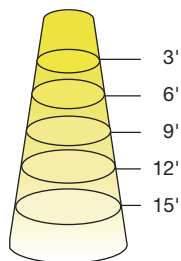

10PAR30SDIM/830NF25/N

Diameter	Footcandles
1.3	323
2.7	81
4.0	36
5.3	20
6.7	13