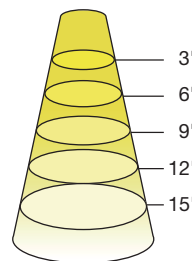

Degree	Candela
0	1180
5	1088
15	511
25	188
35	83
45	31

Degree	Candela
0	595
5	339
15	249
25	104
35	48
45	24

6PAR16DIM/827/FL35/RC

Diameter	Footcandles
1.3	86
2.7	21
4.0	10
5.3	5
6.7	3

6PAR16DIM/827/FL35/R

Diameter	Footcandles
1.9	111
3.8	28
5.7	12
7.6	7
9.5	4

Degree	Candela
0	1011
5	952
15	649
25	288
35	132
45	59

Degree	Candela
0	1000
5	978
15	371
25	156
35	70
45	30

VALUE SELECT PAR FAMILY

ILLUMINANCE & CANDELA DISTRIBUTION

10PAR30DIM/830NF25/N

Diameter	Footcandles
1.3	323
2.7	81
4.0	36
5.3	20
6.7	13

10PAR30DIM/830FL40/N

Diameter	Footcandles
2.2	146
4.4	37
6.6	16
8.7	9
10.9	6

Degree	Candela
0	2910
5	2857
15	1908
25	920
35	429
45	175

Degree	Candela
0	1315
5	1227
15	395
25	162
35	72
45	35

10PAR30SDIM/830NF25/N

Diameter	Footcandles
1.3	323
2.7	81
4.0	36
5.3	20
6.7	13

10PAR30SDIM/830FL40/N

Diameter	Footcandles
2.2	146
4.4	37
6.6	16
8.7	9
10.9	6