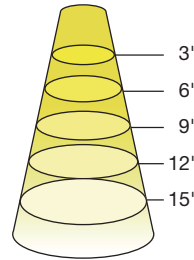

12PAR38DIM/830FL40/N

Diameter	Footcandles
2.2	248
4.4	62
6.6	28
8.7	16
10.9	10