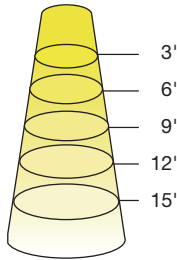

10PAR30DIM/830NF25/N

Diameter	Footcandles
1.3	323
2.7	81
4.0	36
5.3	20
6.7	13

10PAR30DIM/830FL40/N

Diameter	Footcandles
2.2	146
4.4	37
6.6	16
8.7	9
10.9	6

Degree	Candela
0	2910
5	2857
15	1908
25	920
35	429
45	175

Degree	Candela
0	1315
5	1227
15	395
25	162
35	72
45	35

10PAR30SDIM/830NF25/N

Diameter	Footcandles
1.3	323
2.7	81
4.0	36
5.3	20
6.7	13

10PAR30SDIM/830FL40/N

Diameter	Footcandles
2.2	146
4.4	37
6.6	16
8.7	9
10.9	6

Degree	Candela
0	2910
5	2857
15	1908
25	920
35	429
45	175

Degree	Candela
0	1315
5	1227
15	395
25	162
35	72
45	35

VALUE SELECT PAR FAMILY

ILLUMINANCE & CANDELA DISTRIBUTION

13.5PAR38DIM/830NF25/N

Diameter	Footcandles
1.3	598
2.7	150
4.0	66
5.3	37
6.7	24

12PAR38DIM/830FL40/N

Diameter	Footcandles
2.2	248
4.4	62
6.6	28
8.7	16
10.9	10

Degree	Candela
0	5385
5	4920
15	1450
25	465
35	214
45	76

Degree	Candela
0	2235
5	2240
15	1514
25	547
35	202
45	50

For other CCT use the following multiplier: 4000K 1.00