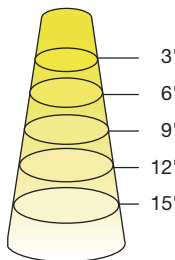

DIMENSIONS & WEIGHT

Model	Base	Dia.	MOL	Weight
6PAR16DIM/827FL35/RC	E26	1-15/16"	2-15/16"	0.09lb
6PAR16DIM/830FL35/RC				

Model	Base	Dia.	MOL	Weight
6PAR16DIM/830FL35/R	E26	1-15/16"	2-13/16"	0.1lb

Model	Base	MOL	Dia.	Weight
5.5PAR20DIM/830NF25/N	E26	3-3/16"	2-1/2"	0.09lb
5.5PAR20DIM/830FL40/N	E26	3-3/16"	2-1/2"	0.09lb
5.5PAR20DIM/840NF25/N	E26	3-3/16"	2-1/2"	0.09lb
5.5PAR20DIM/840FL40/N	E26	3-3/16"	2-1/2"	0.09lb

VALUE SELECT PAR FAMILY

ORDERING INFORMATION

Model	Master Carton			Shipping Carton		
	Case Qty	Case Dimensions (LxWxH)	Case Weight	Case Qty	Case Dimensions (LxWxH)	Case Weight
6PAR16DIM/xxxxyyy/RC	12PCS	8-7/8" x 6-11/16" x 3-11/16"	1.6 lb	48PCS	13-3/4" x 9-3/8" x 8-1/4"	7.1 lb
6PAR16DIM/xxxxyyy/R	12PCS	8-3/8" x 6-11/16" x 3-11/16"	1.9 lb	48PCS	13-7/8" x 9-1/4" x 4-3/4"	8.32 lb
5.5PAR20DIM/xxxxyyy/N	6PCS	8-1/2"x5-3/4"x4-5/16"	1.17 lb	24PCS	12"x9-1/16"x9-7/16"	6.27 lb
10PAR30DIM/xxxxyyy/N	6PCS	12-3/8"x5-1/2"x8-3/8"	2.8 lb	24PCS	17-1/8"x12-13/16"x11-13/16"	13.91 lb
10PAR30SNDIM/xxxxyyy/N	6PCS	12-3/8"x4-1/2"x8-3/8"	2.25 lb	24PCS	17-1/8"x12-13/16"x9-5/8"	13.43 lb
13.5PAR38DIM/xxxxyyy/N	6PCS	15-1/4"X10-7/16"x6-1/2"	3.61 lb	24PCS	21-1/16"x15-3/4"x13-9/16"	19.62 lb
12PAR38DIM/xxxxyyy/N	6PCS	15-1/4"X10-7/16"x6-1/2"	3.61 lb	24PCS	21-1/16"x15-3/4"x13-9/16"	19.62 lb

VALUE SELECT PAR FAMILY

ILLUMINANCE & CANDELA DISTRIBUTION

5.5PAR20DIM/830NF25/N

Diameter	Footcandles
1.3	131
2.7	33
4.0	15
5.3	8
6.7	5

5.5PAR20DIM/830FL40/N

Diameter	Footcandles
2.2	66
4.4	17
6.6	7
8.7	4
10.9	3

Degree	Candela
0	1180
5	1088
15	511
25	188
35	83
45	31

Degree	Candela
0	595
5	339
15	249
25	104
35	48
45	24

6PAR16DIM/827/FL35/RC

Diameter	Footcandles
1.3	86
2.7	21
4.0	10
5.3	5
6.7	3

6PAR16DIM/827/FL35/R