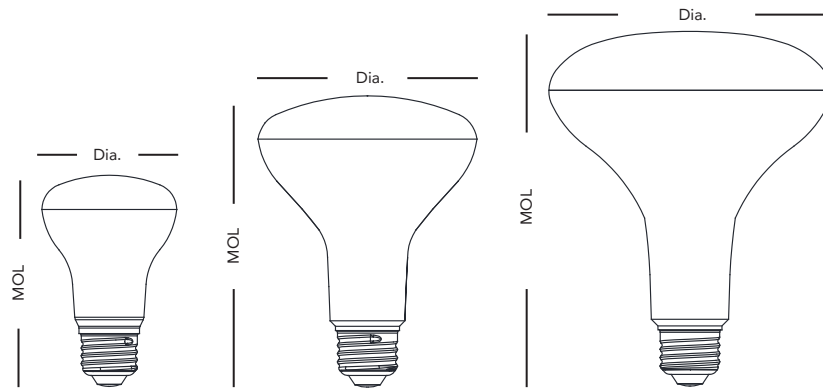

Project Name:	Type:
Part Number:	Date:

GREENCREATIVE

HIGH CRI BR LAMP Family

FEATURES

- Suitable to replace 45W, 65W, 75W and 85W incandescent lamps
- Smooth dimming with most forward and reverse phase dimmers*
- CRI 93 produces rich and vibrant colors
- Suitable for use in totally enclosed fixtures
- Shatter resistant
- Suitable for use in damp locations
- Fixture operating temperature: -4°F to 95°F (-20°C to 35°C)
- Lamp ambient temperature: -4°F to 113°F (-20°C to 45°C)
- Rated Lifetime (L70): 25,000hrs
- 3 year limited warranty**

GREENCREATIVE

HIGH CRI BR LAMP Family

DIMENSION & WEIGHT

Model	Base	MOL	Dia.	Weight
7R20DIM/xxx	E26	3-7/8"	2-1/2"	0.11 lb
9BR30DIM/xxx	E26	5"	3-3/4"	0.16 lb
11BR30DIM/xxx	E26	5"	3-3/4"	0.16 lb
11BR40DIM/xxx	E26	6-1/8"	4-7/8"	0.33 lb
13BR40DIM/xxx	E26	6-1/8"	4-7/8"	0.34 lb