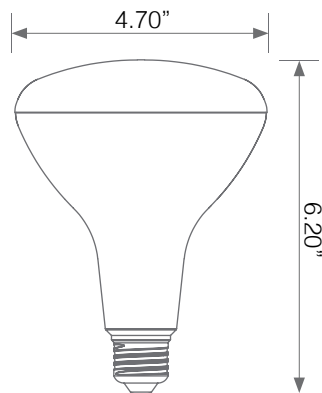

Product Dimensions