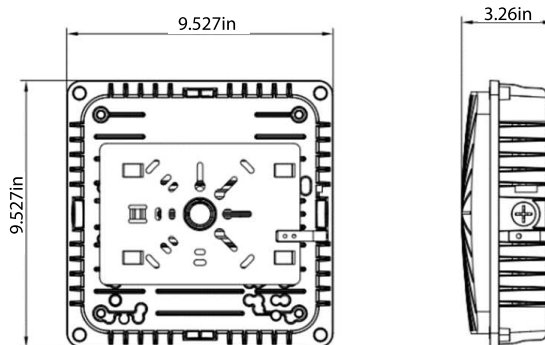

ProLED Select Canopy

Specifications Table

	CSP-28	CSP-40	CSP-60
Selectable CCT	3000K-4000K-5000K	3000K-4000K-5000K	3000K-4000K-5000K
Lumens	3,500-3,780 Lumens	5,000-5,400 Lumens	7,500-8,100 Lumens
Replacement	150W MH	175W MH	250W MH
Efficacy	125-135 LPW		
Amperage	120VAC(.23A) 277VAC(.10A)	120VAC(.33A) 277VAC(.15A)	120VAC(.50A) 277VAC(.21A)
CRI	>70		
L70 Lifetime (Hrs)	>100,000Hrs at 25°C		
Voltage	Universal 120-347VAC		
Power Factor	>.90		
Dimming	0-10VDC Dimming		
Surge Protection	4kV		
Housing	Die-cast aluminum with powder coated finish		
Lens	Polycarbonate Lens		
Op. Temperature	-40°C to 55°C		
Listings	cULus, DLC Premium, FCC		
Environment	UL Listed for Wet Location		
Weight	5.04 lbs	5.17 lbs	5.85 lbs
Warranty	5 Years Standard		

Performance Table

Model Number	Nominal Wattage	3000K		4000K		5000K	
		Lumens	Efficacy	Lumens	Efficacy	Lumens	Efficacy
CSP-28-CS-U-XX	28 Watts	3500LM	125 LPW	3780LM	135 LPW	3640LM	130 LPW
CSP-40-CS-U-XX	40 Watts	5000LM	125 LPW	5400LM	135 LPW	5200LM	130 LPW
CSP-60-CS-U-XX	60 Watts	7500LM	125 LPW	8100LM	135 LPW	7800LM	130 LPW

Dimensions

ProLED Select Canopy Housing Dimensions