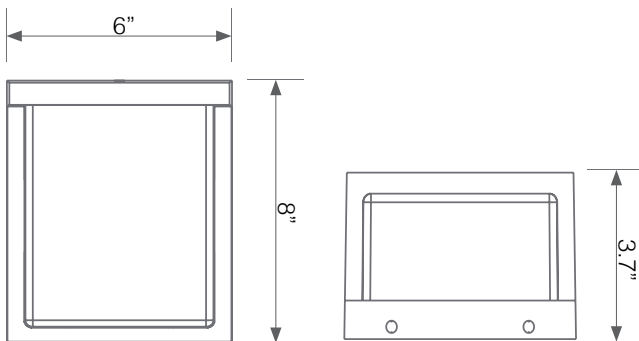

Beam Angle	Luminous Efficacy	CRI	Power Factor	Center Beam	Base	Lamp Lifespan
N/A	120 lm/W	80	0.9	N/A	Direct Wiring	50,000 Hrs.

Mechanical Specifications

Rating	Operational Temperature	Inner Box QTY.	Master Box QTY.	Dimensions(in.)	UPC Code
Wet Rated	-4°F - 104°F	1 pc	10 pcs	6"(W) x 3.7"(L) x 8" (H)	811174036852

Product Dimensions

Product Photometric Data