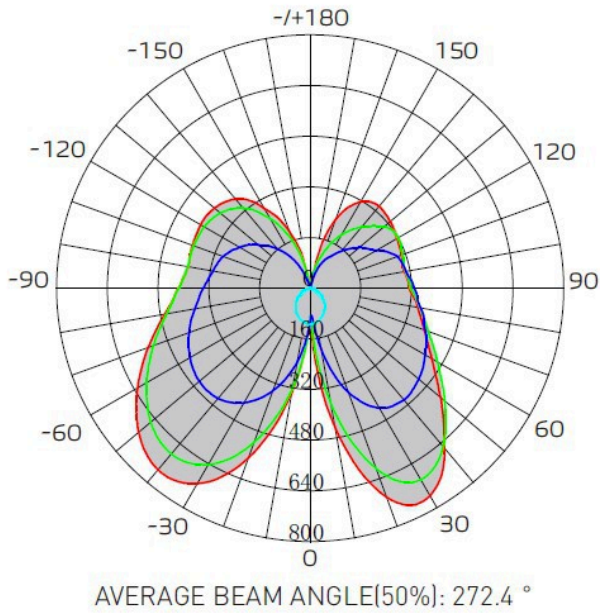

PENDANT @ 3000K