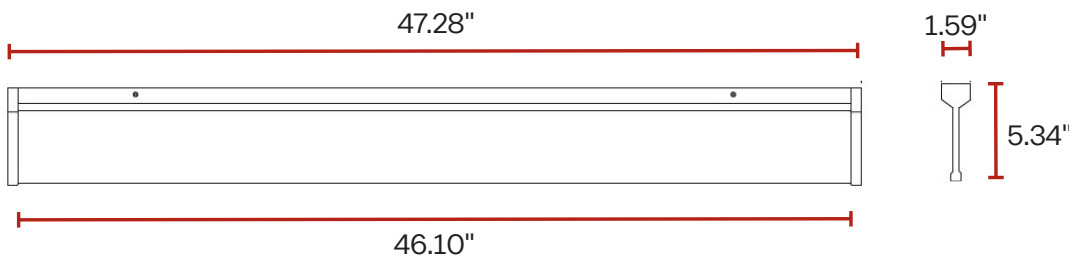

SKU	Description
PLT-90331	Surface and Wall Mount Accessory for PLT-90332

COMPATIBLE DIMMERS

Brand	Model #
Lutron	Diva-Dvtv
Leviton	IP-710-DL

DIMENSIONS

DIMENSIONS:

Top Length: 47.28"
 Top Width: 1.59"
 Bottom Length: 46.10"
 Bottom Width: 0.57"
 Height: 5.34"
 Weight: 5.07 lbs