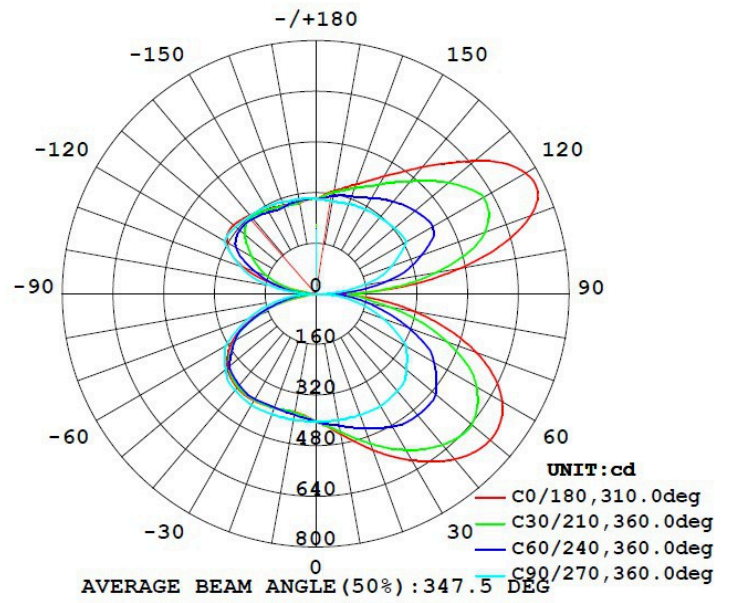

SURFACE/WALL MOUNTED

WARNINGS

- Only use this pendant fixture with the dimmers listed in the compatibility list. Using this downlight with incompatible dimmers may cause performance issues including humming, buzzing, flickering, and poor dimming performance.