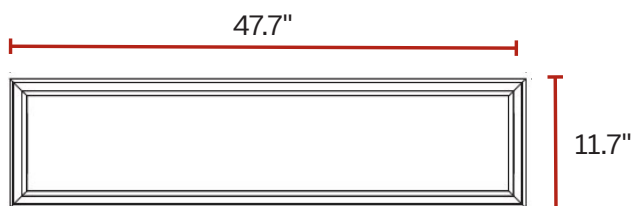

COMPATIBLE DIMMERS

Brand	Model #
Lutron	DTV
Leviton	IP-710-DL

FIXTURE DIMENSIONS

PLT-90341 DIMENSIONS

Length: 23.7"
 Height: 0.7"
 Width: 23.7"
 Weight: 7.72 lbs

PLT-90342 DIMENSIONS

Length: 47.7"
 Height: 0.7"
 Width: 23.7"
 Weight: 14 lbs

PLT-90343 DIMENSIONS

Length: 47.7"
 Height: 0.7"
 Width: 11.7"
 Weight: 7.39 lbs

PHOTOMETRICS

PLT-90341 @ 4000K

PLT-90342 @ 4000K

PLT-90343 @ 4000K