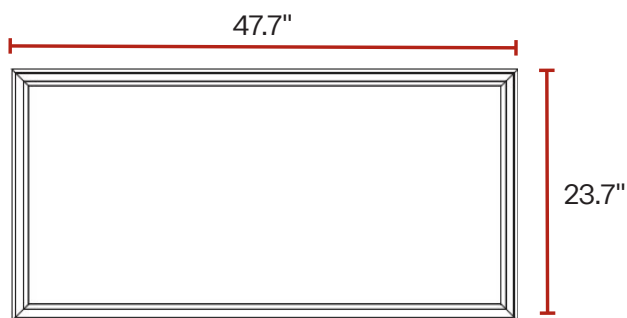

COMPATIBLE DIMMERS

Brand	Model #
Lutron	DTV
Leviton	IP-710-DL

FIXTURE DIMENSIONS

PLT-90341 DIMENSIONS

Length: 23.7"
 Height: 0.7"
 Width: 23.7"
 Weight: 7.72 lbs

PLT-90342 DIMENSIONS

Length: 47.7"
 Height: 0.7"
 Width: 23.7"
 Weight: 14 lbs

PLT-90343 DIMENSIONS

Length: 47.7"
 Height: 0.7"
 Width: 11.7"
 Weight: 7.39 lbs

PHOTOMETRICS

PLT-90341 @ 4000K

PLT-90342 @ 4000K

PLT-90343 @ 4000K