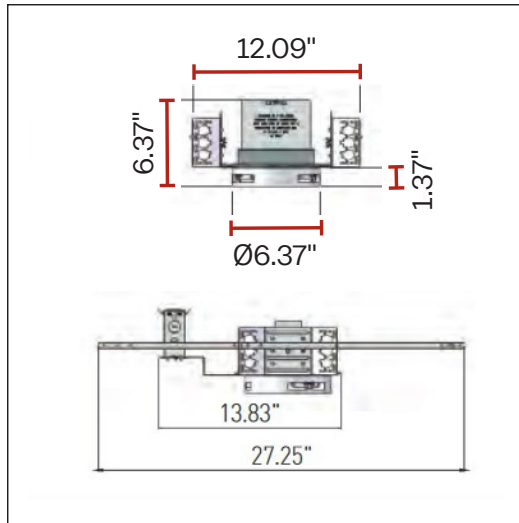

### **6" DIMENSIONS:**

Top Inside Diameter – 4.30"

Bottom Inside Diameter – 5.94"

Bottom Outside Diameter – 7.45"

Ceiling Cutout Diameters – 6" to 6.7"

Reflector Height – 6.10"

### **8" DIMENSIONS:**

Top Inside Diameter – 4.30"

Bottom Inside Diameter – 7.52"

Bottom Outside Diameter – 9.26"

Ceiling Cutout Diameters – 7.7" to 8.4"

Reflector Height – 6.61"

### **10" DIMENSIONS:**

Top Inside Diameter – 4.30"

Bottom Inside Diameter – 9.21"

Bottom Outside Diameter – 10.95"

Ceiling Cutout Diameters – 10" to 10.78"

Reflector Height – 6.89"

### **PLT-90384**

Diameter – 6.37"  
Ring Height – 1.37"  
Total Width – 12.09"  
Total Height – 6.37"