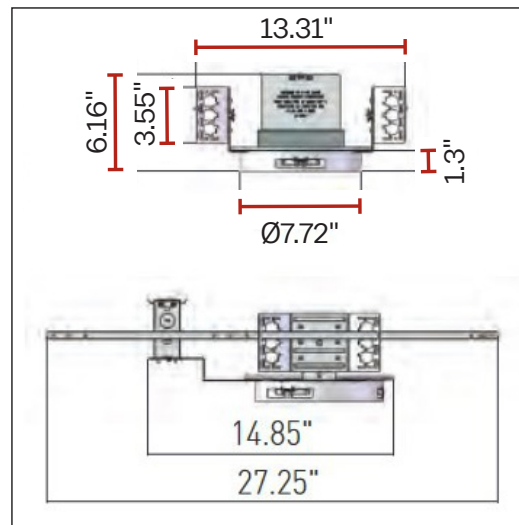

PLT-90385

Diameter – 7.72"
Ring Height – 1.3"
Total Width – 13.31"
Total Height – 6.16"
Bracket Height – 3.55"