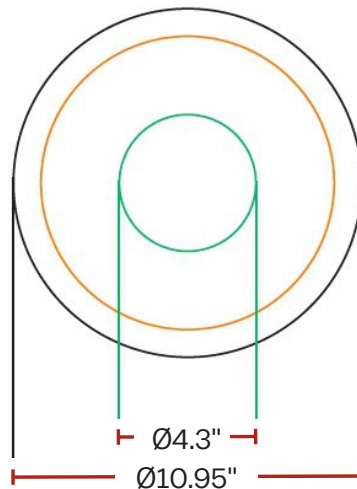

### **6" DIMENSIONS:**

Top Inside Diameter – 4.30"

Bottom Inside Diameter – 5.94"

Bottom Outside Diameter – 7.45"

Ceiling Cutout Diameters – 6" to 6.7"

Reflector Height – 6.10"

### **8" DIMENSIONS:**

Top Inside Diameter – 4.30"

Bottom Inside Diameter – 7.52"

Bottom Outside Diameter – 9.26"

Ceiling Cutout Diameters – 7.7" to 8.4"

Reflector Height – 6.61"

### **10" DIMENSIONS:**

Top Inside Diameter – 4.30"

Bottom Inside Diameter – 9.21"

Bottom Outside Diameter – 10.95"

Ceiling Cutout Diameters – 10" to 10.78"

Reflector Height – 6.89"

### **PLT-90384**

Diameter – 6.37"  
Ring Height – 1.37"  
Total Width – 12.09"  
Total Height – 6.37"