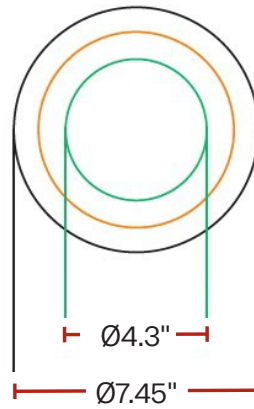

### **6" DIMENSIONS:**

Top Inside Diameter – 4.30"

Bottom Inside Diameter – 5.94"

Bottom Outside Diameter – 7.45"

Ceiling Cutout Diameters – 6" to 6.7"

Reflector Height – 6.10"

### **8" DIMENSIONS:**

Top Inside Diameter – 4.30"

Bottom Inside Diameter – 7.52"

Bottom Outside Diameter – 9.26"

Ceiling Cutout Diameters – 7.7" to 8.4"

Reflector Height – 6.61"

### **10" DIMENSIONS:**

Top Inside Diameter – 4.30"

Bottom Inside Diameter – 9.21"

Bottom Outside Diameter – 10.95"

Ceiling Cutout Diameters – 10" to 10.78"

Reflector Height – 6.89"

### **PLT-90384**

Diameter – 6.37"  
Ring Height – 1.37"  
Total Width – 12.09"  
Total Height – 6.37"