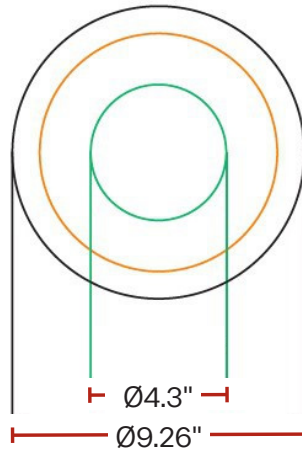

### **6" DIMENSIONS:**

Top Inside Diameter – 4.30"

Bottom Inside Diameter – 5.94"

Bottom Outside Diameter – 7.45"

Ceiling Cutout Diameters – 6" to 6.7"

Reflector Height – 6.10"

### **8" DIMENSIONS:**

Top Inside Diameter – 4.30"

Bottom Inside Diameter – 7.52"

Bottom Outside Diameter – 9.26"

Ceiling Cutout Diameters – 7.7" to 8.4"

Reflector Height – 6.61"

### **10" DIMENSIONS:**

Top Inside Diameter – 4.30"

Bottom Inside Diameter – 9.21"

Bottom Outside Diameter – 10.95"

Ceiling Cutout Diameters – 10" to 10.78"

Reflector Height – 6.89"

### **PLT-90384**

Diameter – 6.37"  
Ring Height – 1.37"  
Total Width – 12.09"  
Total Height – 6.37"