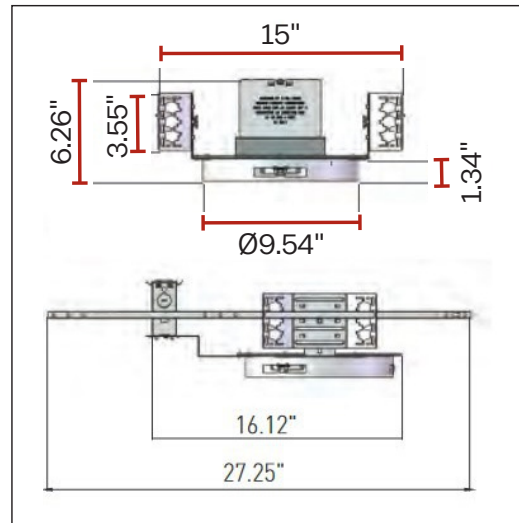

PLT-90386

Diameter – 9.54"
Ring Height – 1.34"
Total Width – 15"
Total Height – 6.26"
Bracket Height – 3.55"
Bar Length – 27.25"