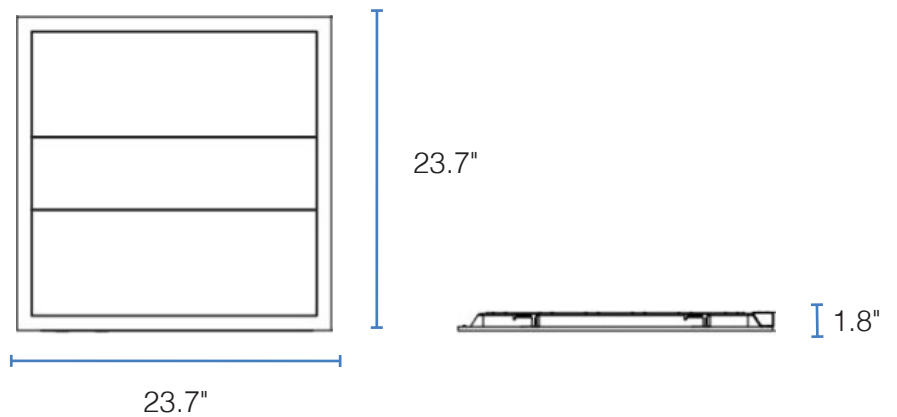

## DIMENSIONS

### 1X4 DIMENSIONS

Length: 47.8"

Height: 1.8"

Width: 11.9"

### 2X2 DIMENSIONS

Length: 23.7"

Height: 1.8"

Width: 23.7"

### 2X4 DIMENSIONS

Length: 47.8"

Height: 1.8"

Width: 23.7"