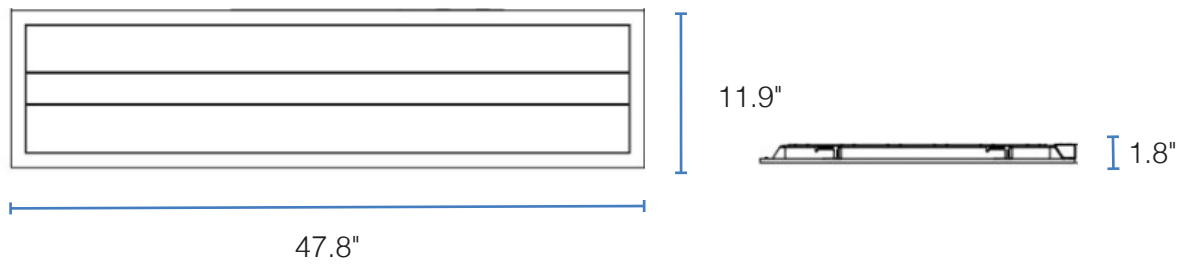

## DIMENSIONS

### 1X4 DIMENSIONS

Length: 47.8"

Height: 1.8"

Width: 11.9"

### 2X2 DIMENSIONS

Length: 23.7"

Height: 1.8"

Width: 23.7"

### 2X4 DIMENSIONS

Length: 47.8"

Height: 1.8"

Width: 23.7"