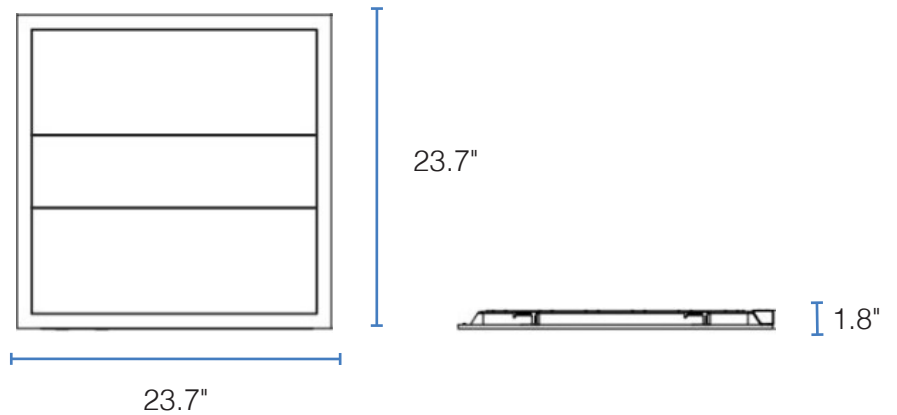

## DIMENSIONS

### 1X4 DIMENSIONS

Length: 47.8"

Height: 1.8"

Width: 11.9"

### 2X2 DIMENSIONS

Length: 23.7"

Height: 1.8"

Width: 23.7"

### 2X4 DIMENSIONS

Length: 47.8"

Height: 1.8"

Width: 23.7"