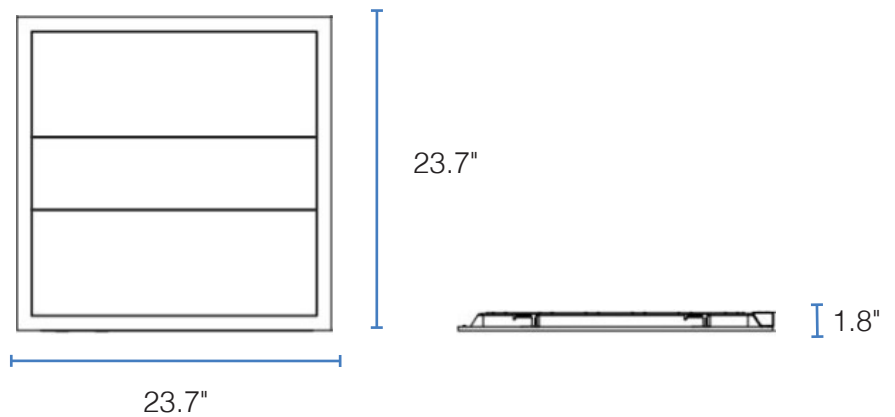

## DIMENSIONS

### 1X4 DIMENSIONS

Length: 47.8"

Height: 1.8"

Width: 11.9"

### 2X2 DIMENSIONS

Length: 23.7"

Height: 1.8"

Width: 23.7"

### 2X4 DIMENSIONS

Length: 47.8"

Height: 1.8"

Width: 23.7"