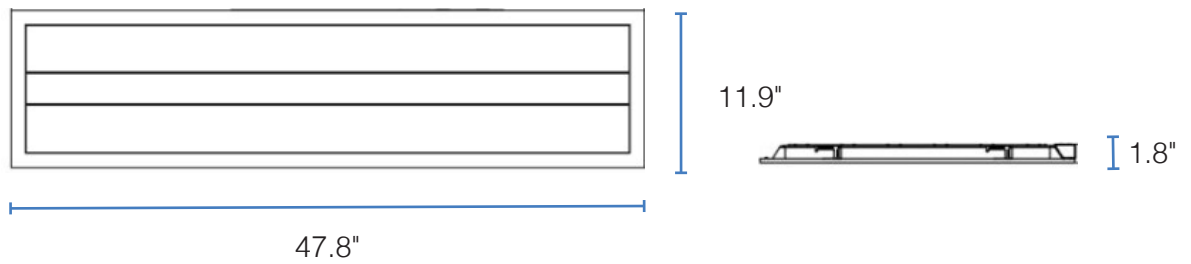

## DIMENSIONS

### 1X4 DIMENSIONS

Length: 47.8"

Height: 1.8"

Width: 11.9"

### 2X2 DIMENSIONS

Length: 23.7"

Height: 1.8"

Width: 23.7"

### 2X4 DIMENSIONS

Length: 47.8"

Height: 1.8"

Width: 23.7"