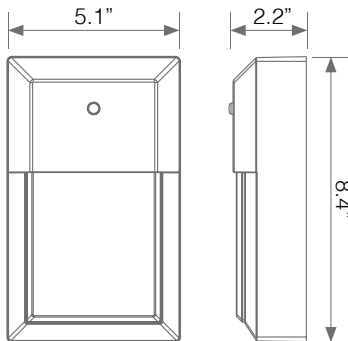

Electrical Specifications

Model No.	Input Power	Input Voltage	Lumen Output	Beam Angle	Center Beam	CCT
EOL-WL02BK-2100e	15.8 W	120V	1600 lm	100°	N/A	3000K - 6500K

CRI	Luminous Efficacy	Power Factor	Input Current	Base	Lamp Lifespan	Estimated Yearly Cost
80	101.2 lm/W	0.7	0.155 A	Direct Wiring	50,000 Hrs.	\$ 1.90

Mechanical Specifications

Rating	Operational Temperature	Inner Box QTY.	Master Box QTY.	Dimensions(in.)	UPC Code
Wet Rated	-4°F - 104°F	1 pc	10 pcs	5.1"(W) x 8.4"(H) x 2.2"(D)	811174036746

Product Dimensions