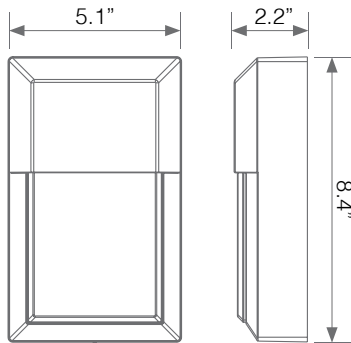

### Electrical Specifications

Model No.	Input Power	Input Voltage	Lumen Output	Beam Angle	Center Beam	CCT
EOL-WL01BK-2100e	15.8 W	120V	1600 lm	100°	N/A	3000K - 6500K

CRI	Luminous Efficacy	Power Factor	Input Current	Base	Lamp Lifespan	Estimated Yearly Cost
80	101.2 lm/W	0.7	0.155 A	Direct Wiring	50,000 Hrs.	\$ 1.90

### Mechanical Specifications

Rating	Operational Temperature	Inner Box QTY.	Master Box QTY.	Dimensions(in.)	UPC Code
Wet Rated	-4°F - 104°F	1 pc	10 pcs	5.1"(W) x 8.4"(H) x 2.2"(D)	811174036722

### Product Dimensions