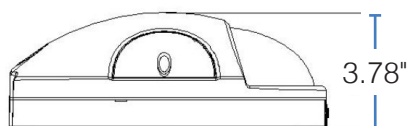

## DIMENSIONS

### **DIMENSIONS:**

Length: 10.47"

Height: 3.78"

Width: 6.54"

Weight: 3.22 lb