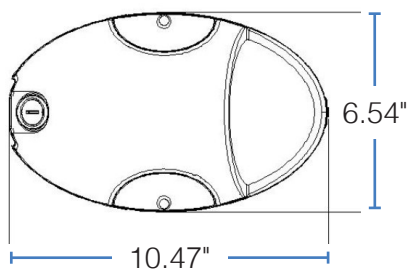

## DIMENSIONS

### **DIMENSIONS:**

Length: 10.47"

Height: 3.78"

Width: 6.54"

Weight: 3.22 lb