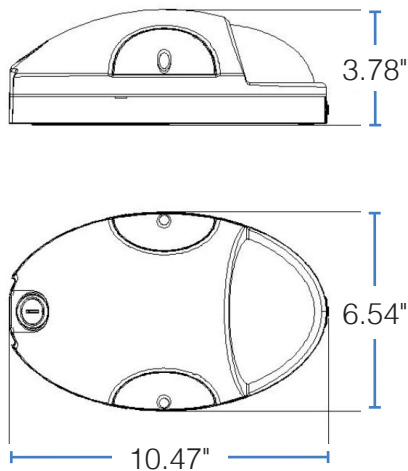

DIMENSIONS

DIMENSIONS:

Length: 10.47"
 Height: 3.78"
 Width: 6.54"
 Weight: 3.22 lb

PHOTOMETRICS