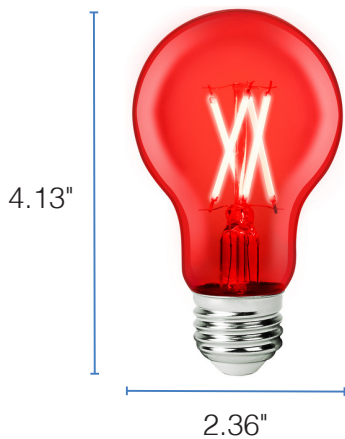

## APPLICATIONS

- Wall Sconces
- Decorative Fixtures
- Patio String Lights
- Signs and Marquees

project name	type
catalog number	
comments	voltage
approved by	date

PERFORMANCE	Power Consumption	4.5 Watt
	Beam Angle	300°
	CCT	Red, Green, Blue, Purple, Orange, Yellow
	LED L70 Life Hours	10,000
ELECTRICAL	Input Voltage	120V
	Shape	A19
CONSTRUCTION	Filament Type	Vertical
	Base	E26
	Finish	Tinted
	Certifications	UL Listed; FCC
LISTINGS	Material Usage	RoHS - No mercury or lead
	Environment	Wet Location Rated; Enclosed Fixture Rated

## DIMENSIONS

### DIMENSIONS

Length: 4.13"

Diameter: 2.36"