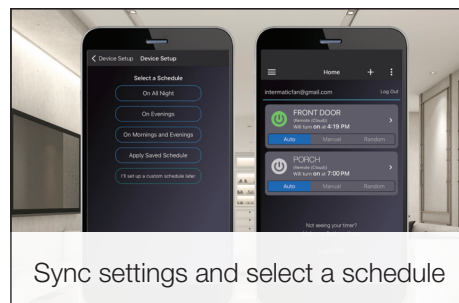

Homeowner Benefits

- **Anywhere Access** – Download the Intermatic Connect app to any Apple® or Android® device to update programming schedules on the fly.
- **Voice Control** – Pair the Ascend Smart In-Wall Timer with Amazon Alexa and the Google Assistant to enable voice-activated commands, including ON/OFF and status check.
- **Standalone Automation** – Get many of the same benefits of a complex home automation system without the hassle - **no hub required**.
- **Longevity** – LCD interface helps new homeowners connect to existing Ascend units, assists when syncing a new smartphone.

Install in minutes using the Ascend Smart Timer app.