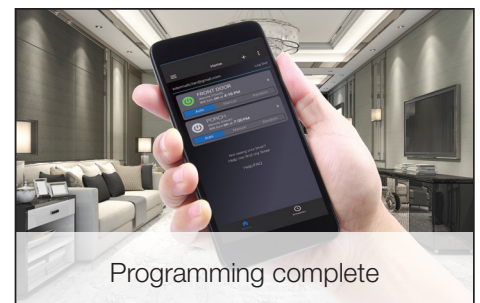

Homeowner Benefits

- **Anywhere Access** – Download the Intermatic Connect app to any Apple® or Android® device to update programming schedules on the fly.
- **Voice Control** – Pair the Ascend Smart In-Wall Timer with Amazon Alexa and the Google Assistant to enable voice-activated commands, including ON/OFF and status check.
- **Standalone Automation** – Get many of the same benefits of a complex home automation system without the hassle - **no hub required**.
- **Longevity** – LCD interface helps new homeowners connect to existing Ascend units, assists when syncing a new smartphone.

Install in minutes using the Ascend Smart Timer app.