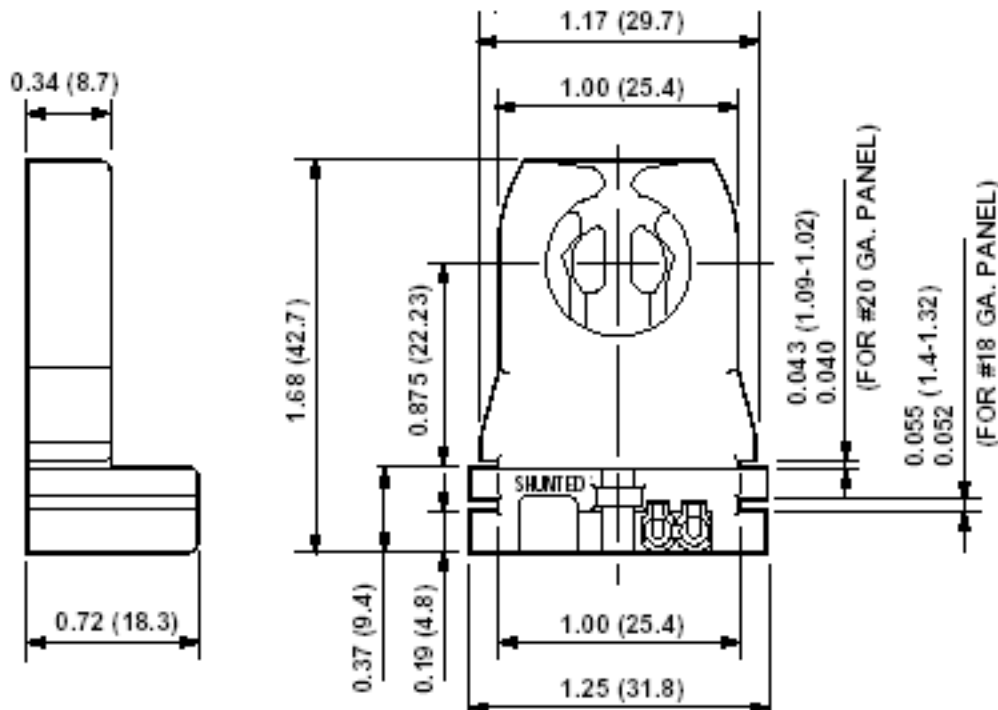

Standards and Certifications

UL Listed: File E5833

CSA Certified: File LR-1863

NOM Certified: 057