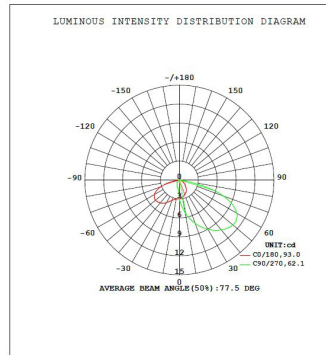

DIMENSIONS

DIMENSIONS - HORIZONTAL

Length: 4.75"

Width: 3"

Depth: 1.5"

Weight: 0.39 lbs

DIMENSIONS - VERTICAL

Height: 4.75"
 Width: 3"
 Depth: 1.5"
 Weight: 0.39 lbs

PHOTOMETRICS

PLT-12594

PLT-12595

PLT-12596

PLT-12597

WARNINGS

- Only use this LED step light fixture with the dimmers listed in the compatibility list. Using this fixture with incompatible dimmers may cause performance issues including humming, buzzing, flickering, and poor dimming performance.