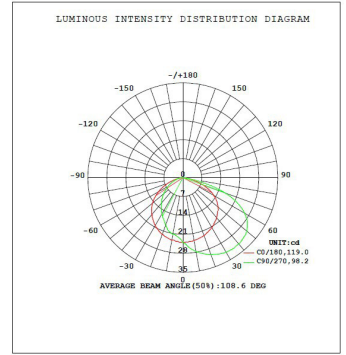

LISTINGS

- ETL listed for wet locations
- RoHS

PERFORMANCE

- CRI: 90
- CCT: 3000K
- LED L70 Life Hours: 50,000 hours

THERMAL

- -4°F to 104°F (-20°C to 40°C) operating temperature

ELECTRICAL

- THD: <30%
- Power Factor: >0.9
- Input Voltage: 120VAC

PERFORMANCE SUMMARY

Item #	Watts	Lumens	LPW	CCT	CRI	Voltage	Beam Angle	Dimmable	Mount Position	Finish
PLT-12594	3	85	28	3000K	90	120VAC	120°	Yes	Horizontal	Black
PLT-12595	3	85	28	3000K	90	120VAC	120°	Yes	Horizontal	White
PLT-12596	3	85	28	3000K	90	120VAC	120°	Yes	Vertical	Black
PLT-12597	3	85	28	3000K	90	120VAC	120°	Yes	Vertical	White

DIMENSIONS

DIMENSIONS - HORIZONTAL

Length: 4.75"

Width: 3"

Depth: 1.5"

Weight: 0.39 lbs

DIMENSIONS - VERTICAL

Height: 4.75"
 Width: 3"
 Depth: 1.5"
 Weight: 0.39 lbs

PHOTOMETRICS

PLT-12594

PLT-12595

PLT-12596

PLT-12597

WARNINGS

- Only use this LED step light fixture with the dimmers listed in the compatibility list. Using this fixture with incompatible dimmers may cause performance issues including humming, buzzing, flickering, and poor dimming performance.