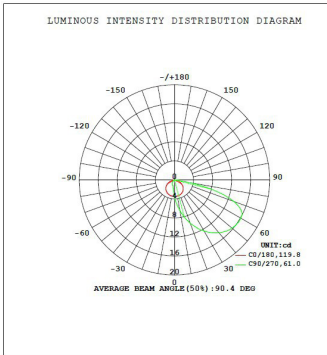

PHOTOMETRICS

PLT-12594