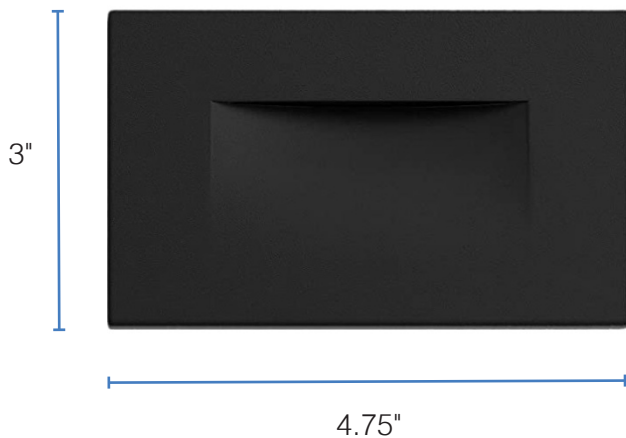

DIMENSIONS

DIMENSIONS - HORIZONTAL

Length: 4.75"

Width: 3"

Depth: 1.5"

Weight: 0.39 lbs

DIMENSIONS - VERTICAL

Height: 4.75"
 Width: 3"
 Depth: 1.5"
 Weight: 0.39 lbs