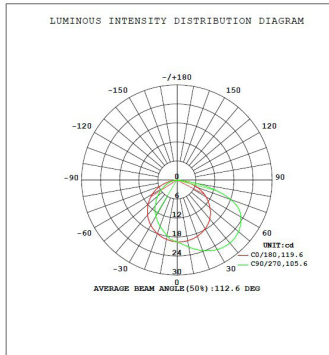

DIMENSIONS - VERTICAL

Height: 4.75"
Width: 3"
Depth: 1.5"
Weight: 0.39 lbs

PHOTOMETRICS

PLT-12595

WARNINGS

- Only use this LED step light fixture with the dimmers listed in the compatibility list. Using this fixture with incompatible dimmers may cause performance issues including humming, buzzing, flickering, and poor dimming performance.