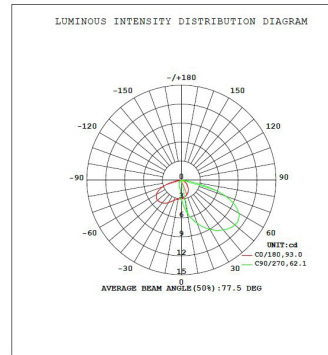

LISTINGS

- ETL listed for wet locations
- RoHS

PERFORMANCE

- CRI: 90
- CCT: 3000K
- LED L70 Life Hours: 50,000 hours

THERMAL

- -4°F to 104°F (-20°C to 40°C) operating temperature

ELECTRICAL

- THD: <30%
- Power Factor: >0.9
- Input Voltage: 120VAC

PERFORMANCE SUMMARY

Item #	Watts	Lumens	LPW	CCT	CRI	Voltage	Beam Angle	Dimmable	Mount Position	Finish
PLT-12594	3	85	28	3000K	90	120VAC	120°	Yes	Horizontal	Black
PLT-12595	3	85	28	3000K	90	120VAC	120°	Yes	Horizontal	White
PLT-12596	3	85	28	3000K	90	120VAC	120°	Yes	Vertical	Black
PLT-12597	3	85	28	3000K	90	120VAC	120°	Yes	Vertical	White

DIMENSIONS

DIMENSIONS - HORIZONTAL

Length: 4.75"

Width: 3"

Depth: 1.5"

Weight: 0.39 lbs

DIMENSIONS - VERTICAL

Height: 4.75"
 Width: 3"
 Depth: 1.5"
 Weight: 0.39 lbs

PHOTOMETRICS

PLT-12594

PLT-12595

PLT-12596

PLT-12597

WARNINGS

- Only use this LED step light fixture with the dimmers listed in the compatibility list. Using this fixture with incompatible dimmers may cause performance issues including humming, buzzing, flickering, and poor dimming performance.