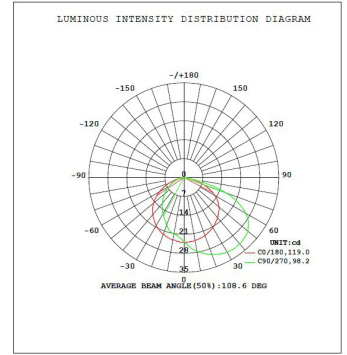

LISTINGS

- ETL listed for wet locations
- RoHS

PERFORMANCE

- CRI: 90
- CCT: 3000K
- LED L70 Life Hours: 50,000 hours

THERMAL

- -4°F to 104°F (-20°C to 40°C) operating temperature

ELECTRICAL

- THD: <30%
- Power Factor: >0.9
- Input Voltage: 120VAC

PERFORMANCE SUMMARY

Item #	Watts	Lumens	LPW	CCT	CRI	Voltage	Beam Angle	Dimmable	Mount Position	Finish
PLT-12594	3	85	28	3000K	90	120VAC	120°	Yes	Horizontal	Black
PLT-12595	3	85	28	3000K	90	120VAC	120°	Yes	Horizontal	White
PLT-12596	3	85	28	3000K	90	120VAC	120°	Yes	Vertical	Black
PLT-12597	3	85	28	3000K	90	120VAC	120°	Yes	Vertical	White

DIMENSIONS

DIMENSIONS - HORIZONTAL

Length: 4.75"

Width: 3"

Depth: 1.5"

Weight: 0.39 lbs

DIMENSIONS - VERTICAL

Height: 4.75"
 Width: 3"
 Depth: 1.5"
 Weight: 0.39 lbs

PHOTOMETRICS

PLT-12594

PLT-12595

PLT-12596

PLT-12597

WARNINGS

- Only use this LED step light fixture with the dimmers listed in the compatibility list. Using this fixture with incompatible dimmers may cause performance issues including humming, buzzing, flickering, and poor dimming performance.