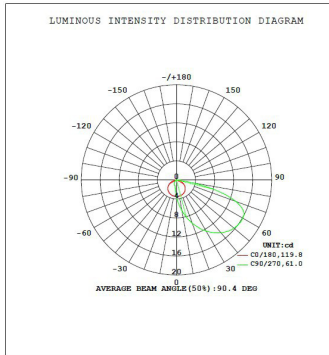

PHOTOMETRICS

PLT-12594