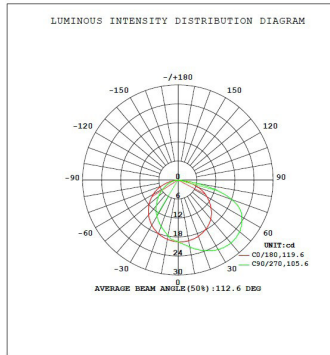

DIMENSIONS - VERTICAL

Height: 4.75"
Width: 3"
Depth: 1.5"
Weight: 0.39 lbs

PHOTOMETRICS

PLT-12595

WARNINGS

- Only use this LED step light fixture with the dimmers listed in the compatibility list. Using this fixture with incompatible dimmers may cause performance issues including humming, buzzing, flickering, and poor dimming performance.