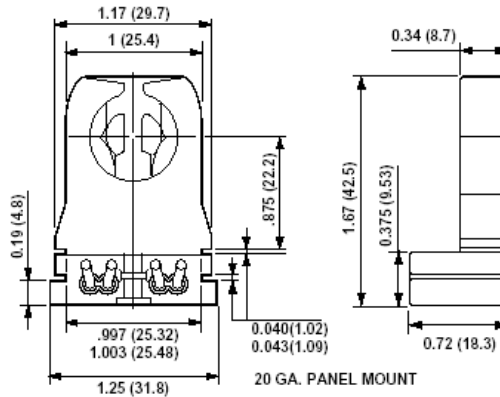

SPECIFICATION SUBMITTAL

JOB NAME:	CATALOG NUMBERS:	
____	____	____
JOB NUMBER:	____	____