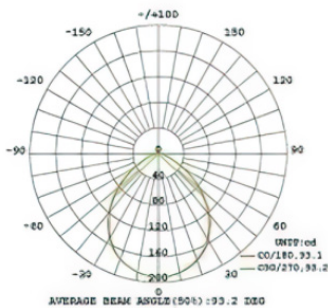

PERFORMANCE SUMMARY

Item #	UPC	Size	Wattage*	CCT*	Voltage	Replaces	CRI	Beam Angle	LED L70 Life Hours	Dimmable	Energy Star
PLT-20269	842821120754	3"	6	2700K / 3000K / 3500K 4000K / 5000K	120-277V	40W Incan.	>90	90°	54,000	Yes	PLTSBH9551
PLT-20270	842821120761	4"	10	2700K / 3000K / 3500K / 4000K / 5000K	120-277V	60W Incan.	>90	95°	54,000	Yes	PLTSBF1551
PLT-20271	842821120778	6"	15	2700K / 3000K / 3500K 4000K / 5000K	120-277V	80W Incan.	>90	95°	54,000	Yes	PLTSBD2551
PLT-20272	842821120785	8"	25	2700K / 3000K / 3500K 4000K / 5000K	120-277V	120W Inca.	>90	95°	54,000	Yes	PLTSBLC551

* See Selectable Table for full breakdown

SELECTABLE TABLE

Wattage	CCT	Lumen	Efficacy
6	2700K	400	67
	3000K	450	75
	3500K	460	77
	4000K	460	77
	5000K	450	75
10	2700K	850	73
	3000K	900	80
	3500K	980	87
	4000K	980	87
	5000K	900	80
15	2700K	1100	73
	3000K	1200	80
	3500K	1300	87
	4000K	1300	87
	5000K	1200	80
25	2700K	1800	72
	3000K	2000	80
	3500K	2100	84
	4000K	2100	84
	5000K	2100	84

4" DOWNLIGHT

Outside Diameter – 5.04"
 Inside Diameter – 3.41"
 Height – 1.9"

6" DOWNLIGHT

Outside Diameter – 7.36"
 Inside Diameter – 3.41"
 Height – 2.17"

8" DOWNLIGHT

Outside Diameter – 8.66"
 Inside Diameter – 4.31"
 Height – 3.15"

PHOTOMETRICS

3" DOWNLIGHT

4" DOWNLIGHT

6" DOWNLIGHT

8" DOWNLIGHT

WARNINGS

- Cutout size requirements: 3" – 3.13"; 4" – 4.65"; 6" – 5.5"; 8" – 7.28"