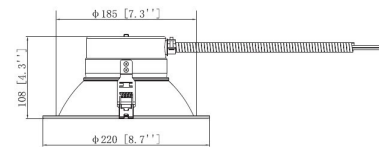

DIMMER COMPATIBILITY

Brand	Model
LEGRAND	RH4FBL3PTCCCV6
LEGRAND	RH4FBL3PTC
LUTRON	DVSTV-WH
LUTRON	DVSTV-36WH29
LUTRON	MS-Z101
LUTRON	RMJS-8TN-DV-B
LEVITON	IP710-LFZ

DIMENSIONS

3" DOWNLIGHT

Outside Diameter – 3.3"
 Inside Diameter – 2.05"
 Height – 1.7"

4" DOWNLIGHT

Outside Diameter – 5.04"
 Inside Diameter – 3.41"
 Height – 1.9"

6" DOWNLIGHT

Outside Diameter – 7.36"
 Inside Diameter – 3.41"
 Height – 2.17"

8" DOWNLIGHT

Outside Diameter – 8.66"
 Inside Diameter – 4.31"
 Height – 3.15"