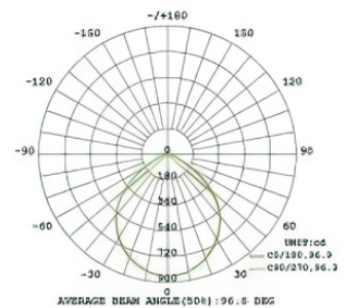

PERFORMANCE SUMMARY

Item #	UPC	Size	Wattage*	CCT*	Voltage	Replaces	CRI	Beam Angle	LED L70 Life Hours	Dimmable	Energy Star
PLT-20269	842821120754	3"	6	2700K / 3000K / 3500K 4000K / 5000K	120-277V	40W Incan.	>90	90°	54,000	Yes	PLTSBH9551
PLT-20270	842821120761	4"	10	2700K / 3000K / 3500K / 4000K / 5000K	120-277V	60W Incan.	>90	95°	54,000	Yes	PLTSBF1551
PLT-20271	842821120778	6"	15	2700K / 3000K / 3500K 4000K / 5000K	120-277V	80W Incan.	>90	95°	54,000	Yes	PLTSBD2551
PLT-20272	842821120785	8"	25	2700K / 3000K / 3500K 4000K / 5000K	120-277V	120W Inca.	>90	95°	54,000	Yes	PLTSBLC551

* See Selectable Table for full breakdown

SELECTABLE TABLE

Wattage	CCT	Lumen	Efficacy
6	2700K	400	67
	3000K	450	75
	3500K	460	77
	4000K	460	77
	5000K	450	75
10	2700K	850	73
	3000K	900	80
	3500K	980	87
	4000K	980	87
	5000K	900	80
15	2700K	1100	73
	3000K	1200	80
	3500K	1300	87
	4000K	1300	87
	5000K	1200	80
25	2700K	1800	72
	3000K	2000	80
	3500K	2100	84
	4000K	2100	84
	5000K	2100	84

4" DOWNLIGHT

Outside Diameter – 5.04"
 Inside Diameter – 3.41"
 Height – 1.9"

6" DOWNLIGHT

Outside Diameter – 7.36"
 Inside Diameter – 3.41"
 Height – 2.17"

8" DOWNLIGHT

Outside Diameter – 8.66"
 Inside Diameter – 4.31"
 Height – 3.15"

PHOTOMETRICS

3" DOWNLIGHT

4" DOWNLIGHT

6" DOWNLIGHT

8" DOWNLIGHT

WARNINGS

- Cutout size requirements: 3" – 3.13"; 4" – 4.65"; 6" – 5.5"; 8" – 7.28"