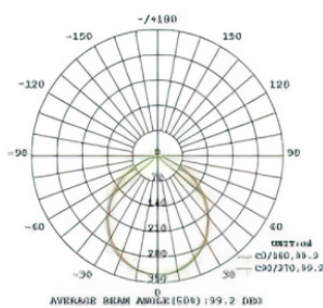

PERFORMANCE SUMMARY

Item #	UPC	Size	Wattage*	CCT*	Voltage	Replaces	CRI	Beam Angle	LED L70 Life Hours	Dimmable	Energy Star
PLT-20269	842821120754	3"	6	2700K / 3000K / 3500K 4000K / 5000K	120-277V	40W Incan.	>90	90°	54,000	Yes	PLTSBH9551
PLT-20270	842821120761	4"	10	2700K / 3000K / 3500K / 4000K / 5000K	120-277V	60W Incan.	>90	95°	54,000	Yes	PLTSBF1551
PLT-20271	842821120778	6"	15	2700K / 3000K / 3500K 4000K / 5000K	120-277V	80W Incan.	>90	95°	54,000	Yes	PLTSBD2551
PLT-20272	842821120785	8"	25	2700K / 3000K / 3500K 4000K / 5000K	120-277V	120W Inca.	>90	95°	54,000	Yes	PLTSBLC551

* See Selectable Table for full breakdown

SELECTABLE TABLE

Wattage	CCT	Lumen	Efficacy
6	2700K	400	67
	3000K	450	75
	3500K	460	77
	4000K	460	77
	5000K	450	75
10	2700K	850	73
	3000K	900	80
	3500K	980	87
	4000K	980	87
	5000K	900	80
15	2700K	1100	73
	3000K	1200	80
	3500K	1300	87
	4000K	1300	87
	5000K	1200	80
25	2700K	1800	72
	3000K	2000	80
	3500K	2100	84
	4000K	2100	84
	5000K	2100	84

4" DOWNLIGHT

Outside Diameter – 5.04"
 Inside Diameter – 3.41"
 Height – 1.9"

6" DOWNLIGHT

Outside Diameter – 7.36"
 Inside Diameter – 3.41"
 Height – 2.17"

8" DOWNLIGHT

Outside Diameter – 8.66"
 Inside Diameter – 4.31"
 Height – 3.15"

PHOTOMETRICS

3" DOWNLIGHT

4" DOWNLIGHT

6" DOWNLIGHT

8" DOWNLIGHT

WARNINGS

- Cutout size requirements: 3" – 3.13"; 4" – 4.65"; 6" – 5.5"; 8" – 7.28"