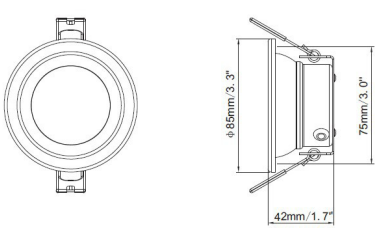

DIMMER COMPATIBILITY

Brand	Model
LEGRAND	RH4FBL3PTCCCV6
LEGRAND	RH4FBL3PTC
LUTRON	DVSTV-WH
LUTRON	DVSTV-36WH29
LUTRON	MS-Z101
LUTRON	RMJS-8TN-DV-B
LEVITON	IP710-LFZ

DIMENSIONS

3" DOWNLIGHT

Outside Diameter – 3.3"
 Inside Diameter – 2.05"
 Height – 1.7"

4" DOWNLIGHT

Outside Diameter – 5.04"
 Inside Diameter – 3.41"
 Height – 1.9"

6" DOWNLIGHT

Outside Diameter – 7.36"
 Inside Diameter – 3.41"
 Height – 2.17"

8" DOWNLIGHT

Outside Diameter – 8.66"
 Inside Diameter – 4.31"
 Height – 3.15"