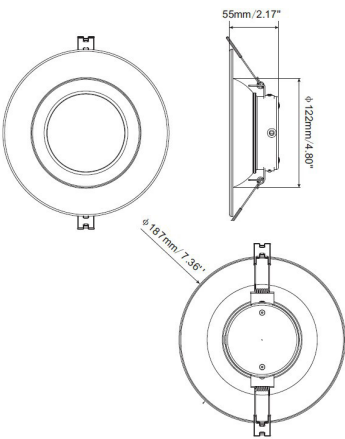

DIMMER COMPATIBILITY

Brand	Model
LEGRAND	RH4FBL3PTCCCV6
LEGRAND	RH4FBL3PTC
LUTRON	DVSTV-WH
LUTRON	DVSTV-36WH29
LUTRON	MS-Z101
LUTRON	RMJS-8TN-DV-B
LEVITON	IP710-LFZ

DIMENSIONS

3" DOWNLIGHT

Outside Diameter – 3.3"
 Inside Diameter – 2.05"
 Height – 1.7"

4" DOWNLIGHT

Outside Diameter – 5.04"
 Inside Diameter – 3.41"
 Height – 1.9"

6" DOWNLIGHT

Outside Diameter – 7.36"
 Inside Diameter – 3.41"
 Height – 2.17"

8" DOWNLIGHT

Outside Diameter – 8.66"
 Inside Diameter – 4.31"
 Height – 3.15"

PHOTOMETRICS

3" DOWNLIGHT

4" DOWNLIGHT

6" DOWNLIGHT

8" DOWNLIGHT

WARNINGS

- Cutout size requirements: 3" – 3.13"; 4" – 4.65"; 6" – 5.5"; 8" – 7.28"