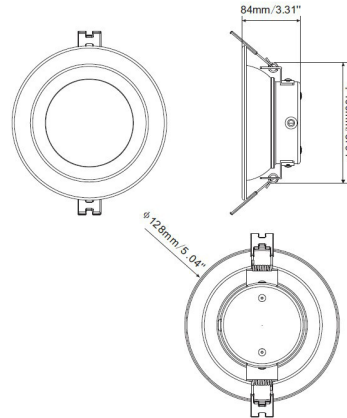

DIMMER COMPATIBILITY

Brand	Model
LEGRAND	RH4FBL3PTCCCV6
LEGRAND	RH4FBL3PTC
LUTRON	DVSTV-WH
LUTRON	DVSTV-36WH29
LUTRON	MS-Z101
LUTRON	RMJS-8TN-DV-B
LEVITON	IP710-LFZ

DIMENSIONS

3" DOWNLIGHT

Outside Diameter – 3.3"
 Inside Diameter – 2.05"
 Height – 1.7"

4" DOWNLIGHT

Outside Diameter – 5.04"
 Inside Diameter – 3.41"
 Height – 1.9"

6" DOWNLIGHT

Outside Diameter – 7.36"
 Inside Diameter – 3.41"
 Height – 2.17"

8" DOWNLIGHT

Outside Diameter – 8.66"
 Inside Diameter – 4.31"
 Height – 3.15"

PHOTOMETRICS

3" DOWNLIGHT

4" DOWNLIGHT

6" DOWNLIGHT

8" DOWNLIGHT

WARNINGS

- Cutout size requirements: 3" – 3.13"; 4" – 4.65"; 6" – 5.5"; 8" – 7.28"