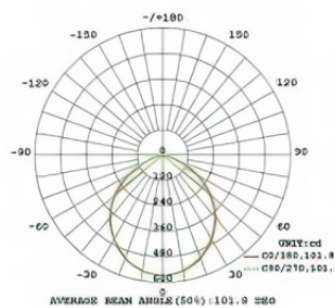

PERFORMANCE SUMMARY

Item #	UPC	Size	Wattage*	CCT*	Voltage	Replaces	CRI	Beam Angle	LED L70 Life Hours	Dimmable	Energy Star
PLT-20269	842821120754	3"	6	2700K / 3000K / 3500K 4000K / 5000K	120-277V	40W Incan.	>90	90°	54,000	Yes	PLTSBH9551
PLT-20270	842821120761	4"	10	2700K / 3000K / 3500K / 4000K / 5000K	120-277V	60W Incan.	>90	95°	54,000	Yes	PLTSBF1551
PLT-20271	842821120778	6"	15	2700K / 3000K / 3500K 4000K / 5000K	120-277V	80W Incan.	>90	95°	54,000	Yes	PLTSBD2551
PLT-20272	842821120785	8"	25	2700K / 3000K / 3500K 4000K / 5000K	120-277V	120W Inca.	>90	95°	54,000	Yes	PLTSBLC551

4" DOWNLIGHT

Outside Diameter – 5.04"
 Inside Diameter – 3.41"
 Height – 1.9"

6" DOWNLIGHT

Outside Diameter – 7.36"
 Inside Diameter – 3.41"
 Height – 2.17"

8" DOWNLIGHT

Outside Diameter – 8.66"
 Inside Diameter – 4.31"
 Height – 3.15"

PHOTOMETRICS

3" DOWNLIGHT

4" DOWNLIGHT

6" DOWNLIGHT

8" DOWNLIGHT

WARNINGS

- Cutout size requirements: 3" – 3.13"; 4" – 4.65"; 6" – 5.5"; 8" – 7.28"