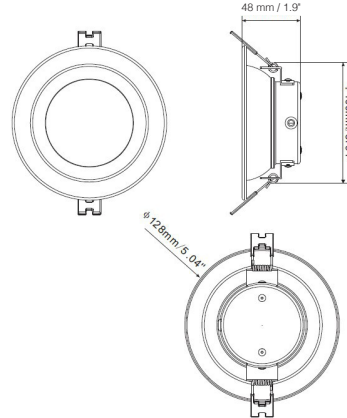

# DIMENSIONS

## 3" DOWNLIGHT

Outside Diameter – 3.3"  
 Inside Diameter – 2.05"  
 Height – 1.7"

## 4" DOWNLIGHT

Outside Diameter – 5.04"  
 Inside Diameter – 3.41"  
 Height – 1.9"

## 6" DOWNLIGHT

Outside Diameter – 7.36"  
 Inside Diameter – 3.41"  
 Height – 2.17"