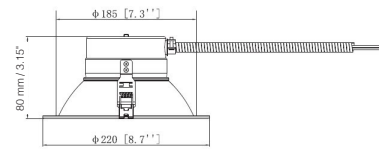

# DIMENSIONS

## 3" DOWNLIGHT

Outside Diameter – 3.3"  
 Inside Diameter – 2.05"  
 Height – 1.7"

## 4" DOWNLIGHT

Outside Diameter – 5.04"  
 Inside Diameter – 3.41"  
 Height – 1.9"

## 6" DOWNLIGHT

Outside Diameter – 7.36"  
 Inside Diameter – 3.41"  
 Height – 2.17"