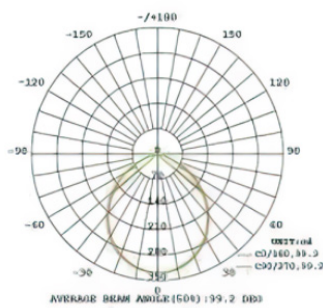

4" DOWNLIGHT