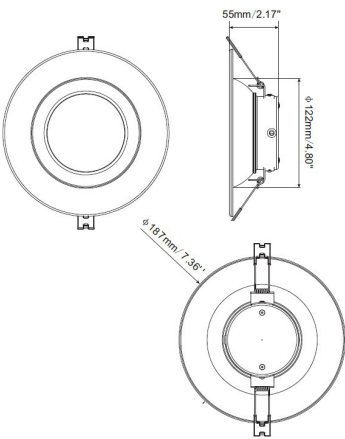

# DIMENSIONS

## 3" DOWNLIGHT

Outside Diameter – 3.3"  
 Inside Diameter – 2.05"  
 Height – 1.7"

## 4" DOWNLIGHT

Outside Diameter – 5.04"  
 Inside Diameter – 3.41"  
 Height – 1.9"

## 6" DOWNLIGHT

Outside Diameter – 7.36"  
 Inside Diameter – 3.41"  
 Height – 2.17"