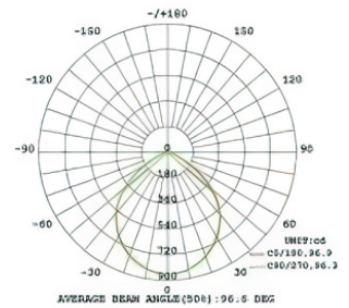

8" DOWNLIGHT

WARNINGS

- Cutout size requirements: 3" – 3.13"; 4" – 4.65"; 6" – 5.5"; 8" – 7.28"