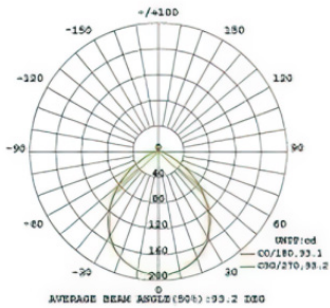

PHOTOMETRICS

3" DOWNLIGHT