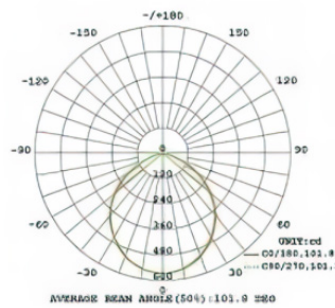

6" DOWNLIGHT