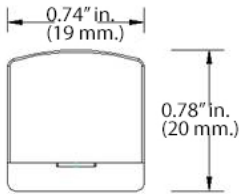

LITEBAR™ LB SERIES

MODEL SELECTION			
Typical order example: LB06927			
LB			
FAMILY	SIZE	CRI	CCT
LB= LITEBAR	06= 6"	(OMIT)= 80 CRI	27= 2700K
	12= 12"		35= 3500K
	24= 24"		50= 5000K
	36= 36"		
	48= 48"		

MODEL #	MAXIMUM INTERCONNECTED UNITS
LB06xxx	80
LB12xxx	40
LB24xxx	20
LB36xxx	13
LB48xxx	10

MODEL #	DIMENSIONS
6"	6"x0.74"x0.78"
12"	12"x0.74"x0.78"
24"	24"x0.74"x0.78"
36"	36"x0.74"x0.78"
48"	48"x0.74"x0.78"