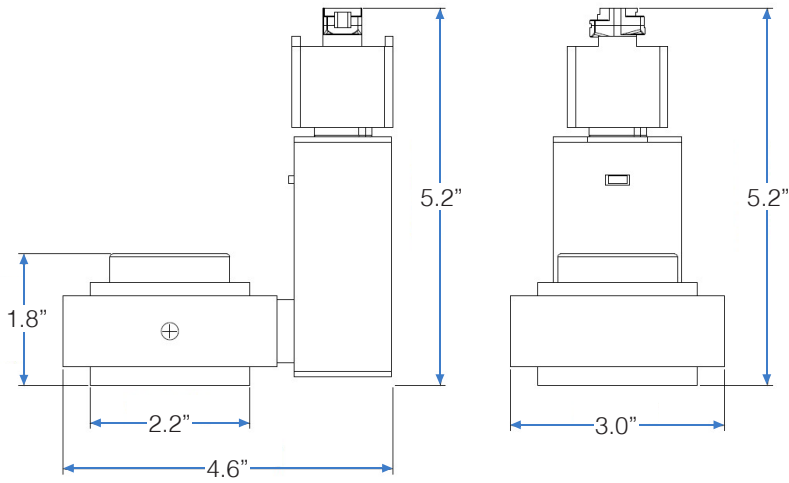

*See Selectable Table for full breakdown

SELECTABLE TABLE

Wattage	CCT	Lumens	LPW
10	2700K	640	60
	3000K	704	70
	3500K	754	75
	4000K	764	76
	5000K	730	73
20	2700K	1329	66
	3000K	1384	69
	3500K	1485	74
	4000K	1526	76
	5000K	1510	76

DIMENSIONS

SINGLE HEAD DIMENSIONS:

Height (fixture head) – 1.8"
Height (with arm) – 5.2"
Width (fixture head) – 3.0"
Width (with arm) – 4.6"
Head Inside Diameter – 2.2"
Weight – 0.75 lbs
Arm Length – 5.2"

DUAL HEAD DIMENSIONS:

Height (fixture head) – 1.8"
Height (with arm) – 5.6"
Width (fixture head) – 3.0"
Width (both heads & arm) – 7.7"
Head Inside Diameter – 2.2"
Weight – 0.75 lbs
Arm Length – 5.6"

WARNINGS