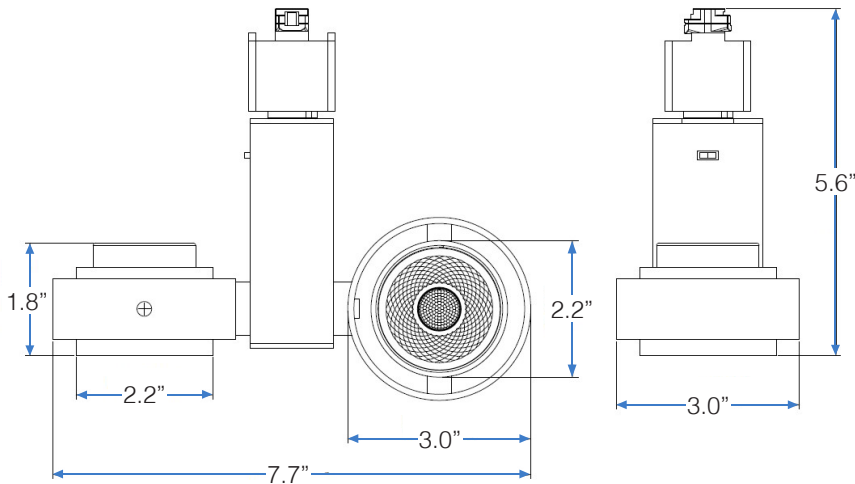

DIMENSIONS

SINGLE HEAD DIMENSIONS:

Height (fixture head) – 1.8"
Height (with arm) – 5.2"
Width (fixture head) – 3.0"
Width (with arm) – 4.6"
Head Inside Diameter – 2.2"
Weight – 0.75 lbs
Arm Length – 5.2"

DUAL HEAD DIMENSIONS:

Height (fixture head) – 1.8"
Height (with arm) – 5.6"
Width (fixture head) – 3.0"
Width (both heads & arm) – 7.7"
Head Inside Diameter – 2.2"
Weight – 0.75 lbs
Arm Length – 5.6"

WARNINGS