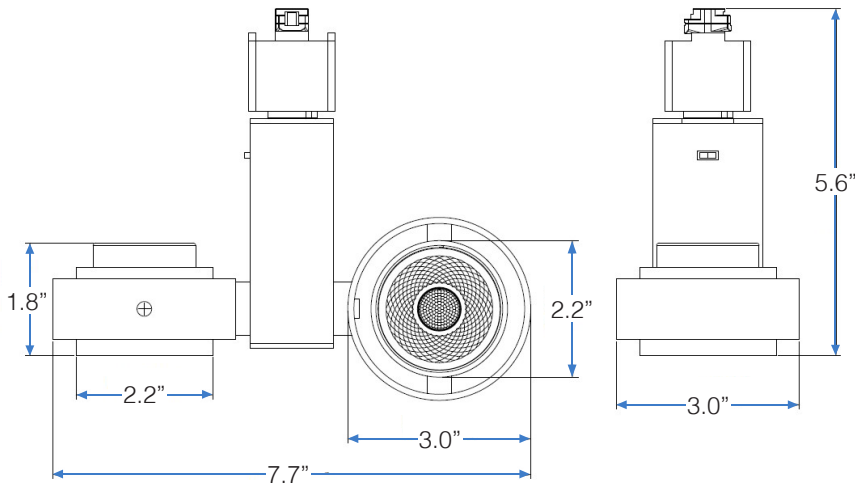

## DIMENSIONS

### **SINGLE HEAD DIMENSIONS:**

Height (fixture head) – 1.8"  
Height (with arm) – 5.2"  
Width (fixture head) – 3.0"  
Width (with arm) – 4.6"  
Head Inside Diameter – 2.2"  
Weight – 0.75 lbs  
Arm Length – 5.2"

### **DUAL HEAD DIMENSIONS:**

Height (fixture head) – 1.8"  
Height (with arm) – 5.6"  
Width (fixture head) – 3.0"  
Width (both heads & arm) – 7.7"  
Head Inside Diameter – 2.2"  
Weight – 0.75 lbs  
Arm Length – 5.6"