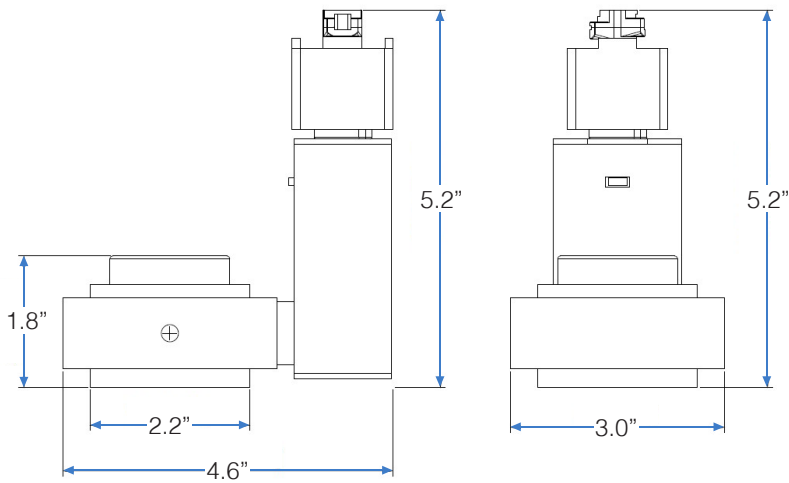

\*See Selectable Table for full breakdown

## DIMENSIONS

### **SINGLE HEAD DIMENSIONS:**

Height (fixture head) – 1.8"  
Height (with arm) – 5.2"  
Width (fixture head) – 3.0"  
Width (with arm) – 4.6"  
Head Inside Diameter – 2.2"  
Weight – 0.75 lbs  
Arm Length – 5.2"

### **DUAL HEAD DIMENSIONS:**

Height (fixture head) – 1.8"  
Height (with arm) – 5.6"  
Width (fixture head) – 3.0"  
Width (both heads & arm) – 7.7"  
Head Inside Diameter – 2.2"  
Weight – 0.75 lbs  
Arm Length – 5.6"